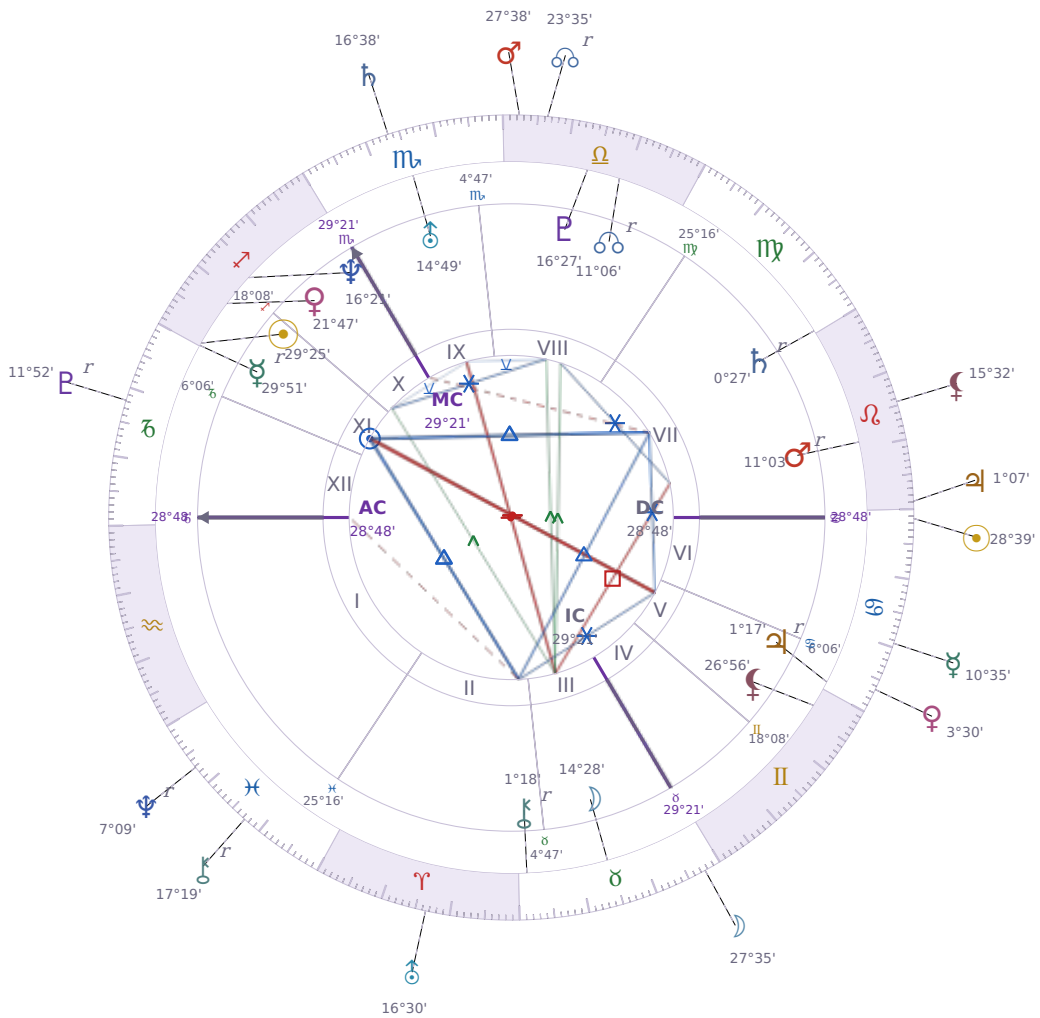

## DAILY PERSONAL HOROSCOPE

### Emmanuel Macron

President of France since 2017

♊ Sagittarius December 21, 1977 10:40 Amiens

**Monday, 21 July 2014**

#### TRANSITS FOR TODAY

☉ Sun	in ♋ Cancer	28°39'34"
☾ Moon	in ♉ Taurus	27°35'19"
☿ Mercury	in ♋ Cancer	10°35'42"
♀ Venus	in ♋ Cancer	3°30'49"
♂ Mars	in ♎ Libra	27°38'31"
♃ Jupiter	in ♌ Leo	1°07'27"
♄ Saturn	in ♏ Scorpio	16°38'39"