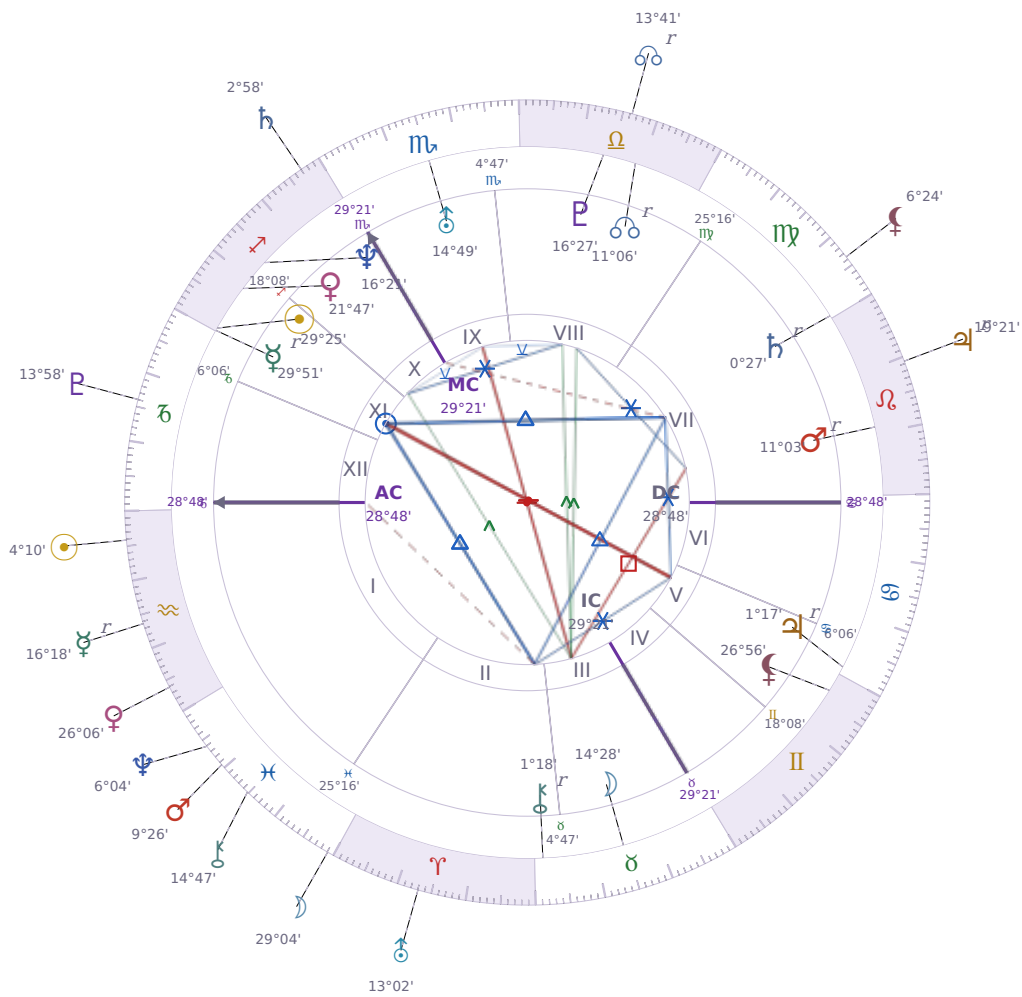

DAILY PERSONAL HOROSCOPE

Emmanuel Macron

President of France since 2017

♊ Sagittarius December 21, 1977 10:40 Amiens

Saturday, 24 January 2015

TRANSITS FOR TODAY

☉ Sun	in ♒ Aquarius	4°10'05"
☾ Moon	in ♓ Pisces	29°04'55"
☿ Mercury	in ♒ Aquarius Rx	16°18'47"
♀ Venus	in ♒ Aquarius	26°06'20"
♂ Mars	in ♓ Pisces	9°26'18"
♃ Jupiter	in ♌ Leo Rx	19°21'33"
♄ Saturn	in ♐ Sagittarius	2°58'06"

♅ Uranus	in ♈ Aries	13°02'57"
♆ Neptune	in ♓ Pisces	6°04'24"
♇ Pluto	in ♑ Capricorn	13°58'25"
♁ Chiron	in ♓ Pisces	14°47'02"
♁ NNode	in ♎ Libra Rx	13°41'40"
♁ Lilith	in ♍ Virgo	6°24'30"

NATAL PLANETS

☉ Sun	in ♐ Sagittarius	29°25'05"	XI
☾ Moon	in ♉ Taurus	14°28'55"	III
☿ Mercury	in ♐ Sagittarius	29°51'52"	XI Rx
♀ Venus	in ♐ Sagittarius	21°47'46"	XI
♂ Mars	in ♌ Leo	11°03'34"	VII Rx
♃ Jupiter	in ♋ Cancer	1°17'35"	V Rx
♄ Saturn	in ♍ Virgo	0°27'25"	VII Rx
♅ Uranus	in ♏ Scorpio	14°49'33"	IX
♆ Neptune	in ♐ Sagittarius	16°21'30"	X
♇ Pluto	in ♎ Libra	16°27'10"	VIII
♁ Chiron	in ♉ Taurus	1°18'59"	II Rx
♁ North Node	in ♎ Libra	11°07'00"	VIII Rx
♁ Lilith	in ♊ Gemini	26°56'07"	V

Saturday · ♄ Saturn

Colors: Violet

Stone: Obsidian

Number: 8