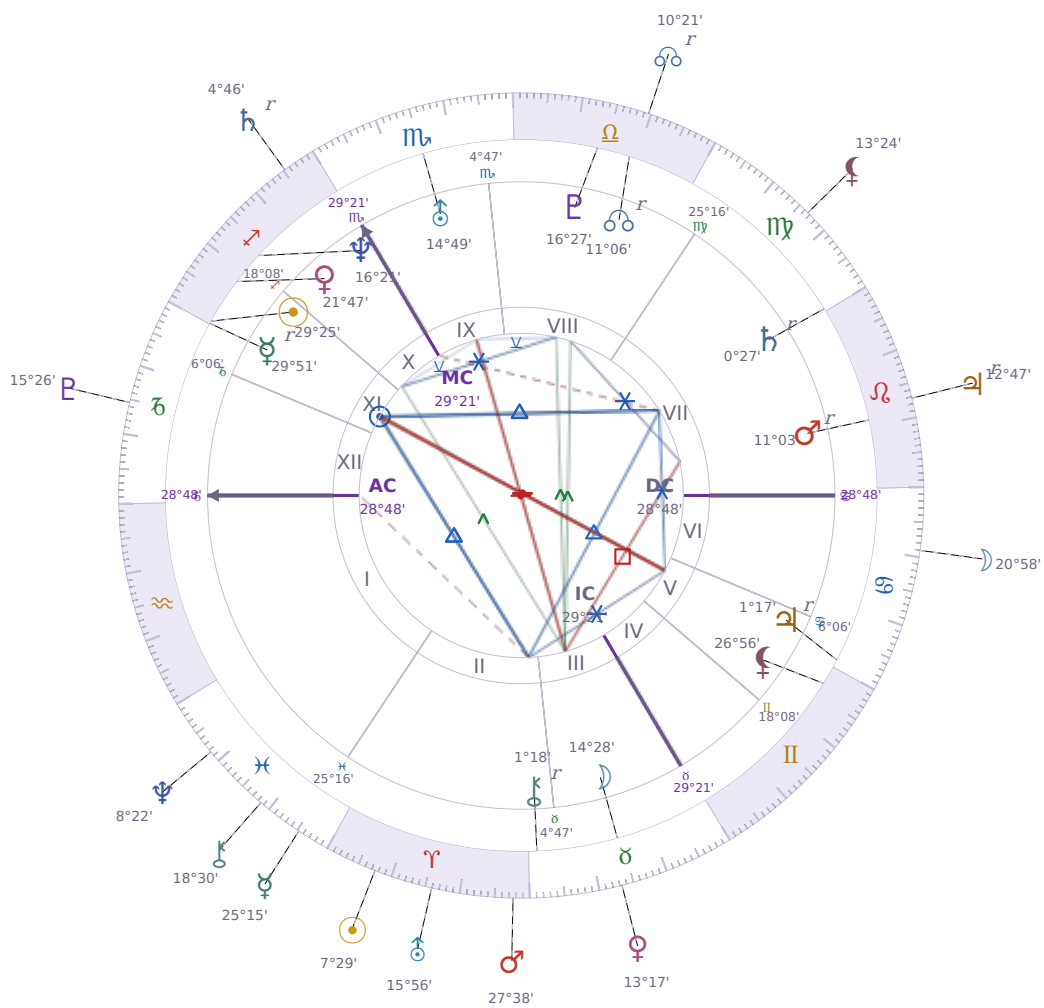

DAILY PERSONAL HOROSCOPE

Emmanuel Macron

President of France since 2017

♊ Sagittarius December 21, 1977 10:40 Amiens

Saturday, 28 March 2015

TRANSITS FOR TODAY

☉ Sun	in ♈ Aries	7°29'21"
☾ Moon	in ♋ Cancer	20°58'14"
☿ Mercury	in ♓ Pisces	25°15'58"
♀ Venus	in ♉ Taurus	13°17'29"
♂ Mars	in ♈ Aries	27°38'06"
♃ Jupiter	in ♌ Leo Rx	12°47'18"
♄ Saturn	in ♐ Sagittarius Rx	4°46'06"

♅ Uranus	in ♈ Aries	15°56'13"
♆ Neptune	in ♋ Pisces	8°22'37"
♇ Pluto	in ♏ Capricorn	15°26'49"
♁ Chiron	in ♋ Pisces	18°30'44"
♊ NNode	in ♎ Libra Rx	10°21'28"
♁ Lilith	in ♍ Virgo	13°24'29"

NATAL PLANETS

☉ Sun	in ♐ Sagittarius	29°25'05"	XI
☾ Moon	in ♉ Taurus	14°28'55"	III
☿ Mercury	in ♐ Sagittarius	29°51'52"	XI Rx
♀ Venus	in ♐ Sagittarius	21°47'46"	XI
♂ Mars	in ♌ Leo	11°03'34"	VII Rx
♃ Jupiter	in ♋ Cancer	1°17'35"	V Rx
♄ Saturn	in ♍ Virgo	0°27'25"	VII Rx
♅ Uranus	in ♏ Scorpio	14°49'33"	IX
♆ Neptune	in ♐ Sagittarius	16°21'30"	X
♇ Pluto	in ♎ Libra	16°27'10"	VIII
♁ Chiron	in ♉ Taurus	1°18'59"	II Rx
♊ North Node	in ♎ Libra	11°07'00"	VIII Rx
♁ Lilith	in ♊ Gemini	26°56'07"	V

KEY TRANSIT FACTORS

♊ NNode * Sextile ♂ natal Mars ★

You find yourself **taking action on things that matter to you without overthinking**, and people respond well to your straightforward confidence. Over the coming weeks, opportunities show up because you're willing to put yourself forward instead of holding back. Your practical energy right now is contagious, and you're likely to accomplish more by simply doing rather than planning.

Saturday · ♄ Saturn

Colors: Violet

Stone: Obsidian

Number: 8