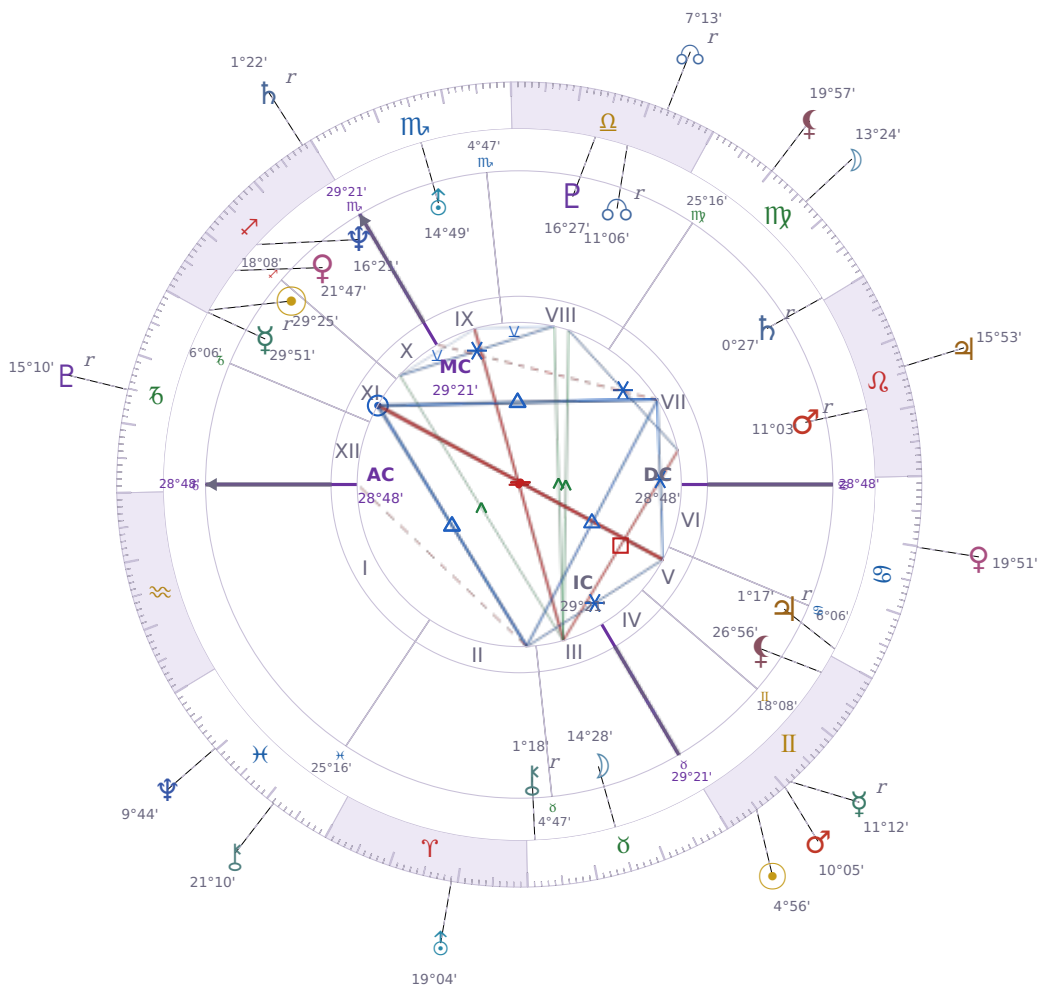

DAILY PERSONAL HOROSCOPE

Emmanuel Macron

President of France since 2017

♐ Sagittarius December 21, 1977 10:40 Amiens

Tuesday, 26 May 2015

TRANSITS FOR TODAY

☉ Sun	in ♊ Gemini	4°56'15"
☾ Moon	in ♍ Virgo	13°24'27"
☿ Mercury	in ♊ Gemini <b>Rx</b>	11°12'42"
♀ Venus	in ♋ Cancer	19°51'19"
♂ Mars	in ♊ Gemini	10°05'37"
♃ Jupiter	in ♌ Leo	15°53'07"
♄ Saturn	in ♐ Sagittarius <b>Rx</b>	1°22'52"

♅ Uranus	in ♈ Aries	19°04'47"
♆ Neptune	in ♓ Pisces	9°44'23"
♇ Pluto	in ♑ Capricorn Rx	15°10'57"
♁ Chiron	in ♓ Pisces	21°10'47"
♁ NNode	in ♎ Libra Rx	7°13'59"
♁ Lilith	in ♍ Virgo	19°57'09"

## KEY TRANSIT FACTORS