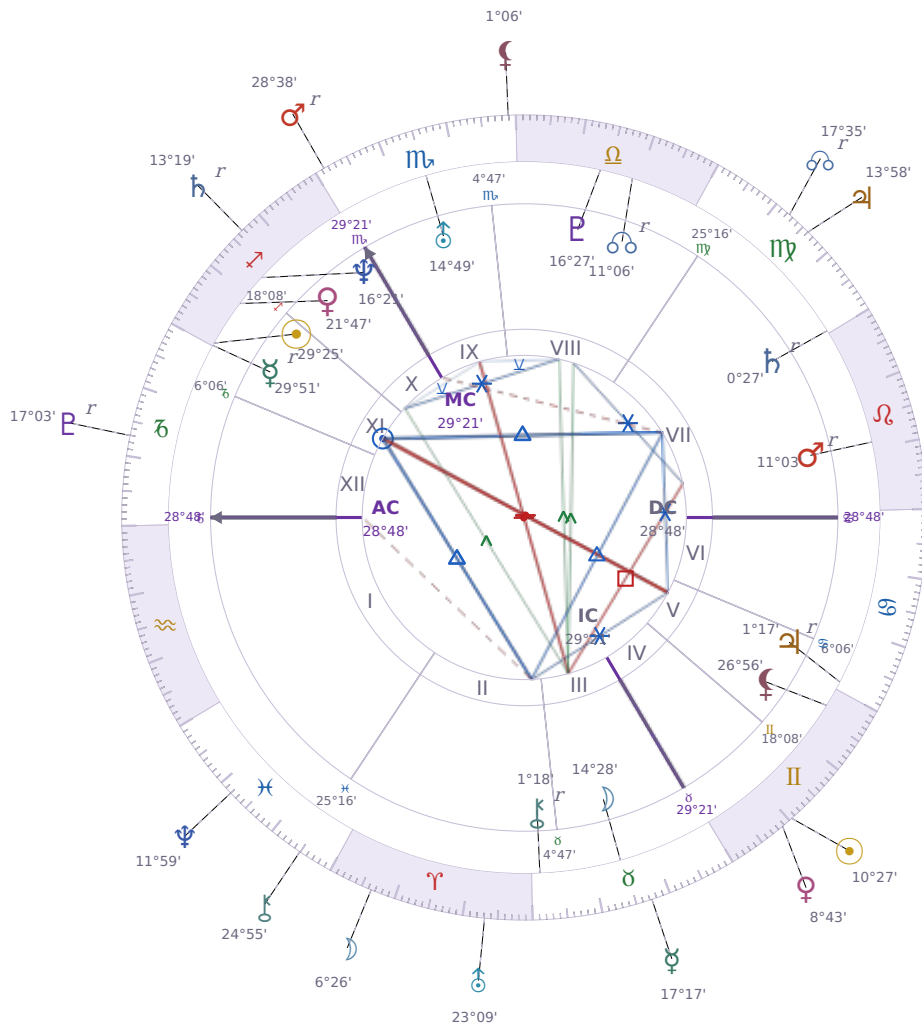

## DAILY PERSONAL HOROSCOPE

### Emmanuel Macron

President of France since 2017

♊ Sagittarius December 21, 1977 10:40 Amiens

**Tuesday, 31 May 2016**