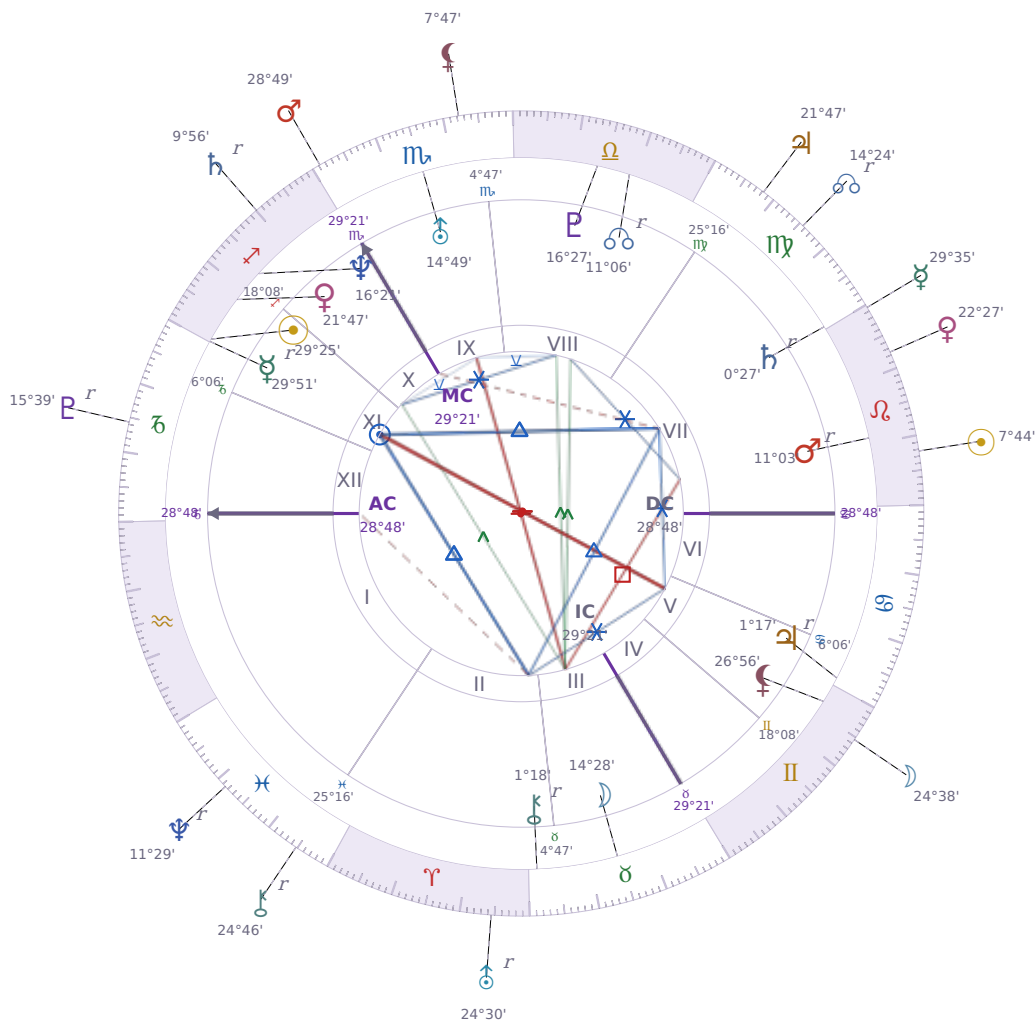

DAILY PERSONAL HOROSCOPE

Emmanuel Macron

President of France since 2017

♊ Sagittarius December 21, 1977 10:40 Amiens

Saturday, 30 July 2016

TRANSITS FOR TODAY

☉ Sun	in ♌ Leo	7°44'35"
☾ Moon	in ♊ Gemini	24°38'23"
☿ Mercury	in ♌ Leo	29°35'33"
♀ Venus	in ♌ Leo	22°27'00"
♂ Mars	in ♏ Scorpio	28°49'19"
♃ Jupiter	in ♍ Virgo	21°47'51"
♄ Saturn	in ♐ Sagittarius Rx	9°56'05"

♅ Uranus	in ♈ Aries Rx	24°30'27"
♆ Neptune	in ♋ Pisces Rx	11°29'55"
♇ Pluto	in ♏ Capricorn Rx	15°39'59"
♁ Chiron	in ♋ Pisces Rx	24°46'51"
♁ NNode	in ♍ Virgo Rx	14°24'31"
♁ Lilith	in ♏ Scorpio	7°47'23"