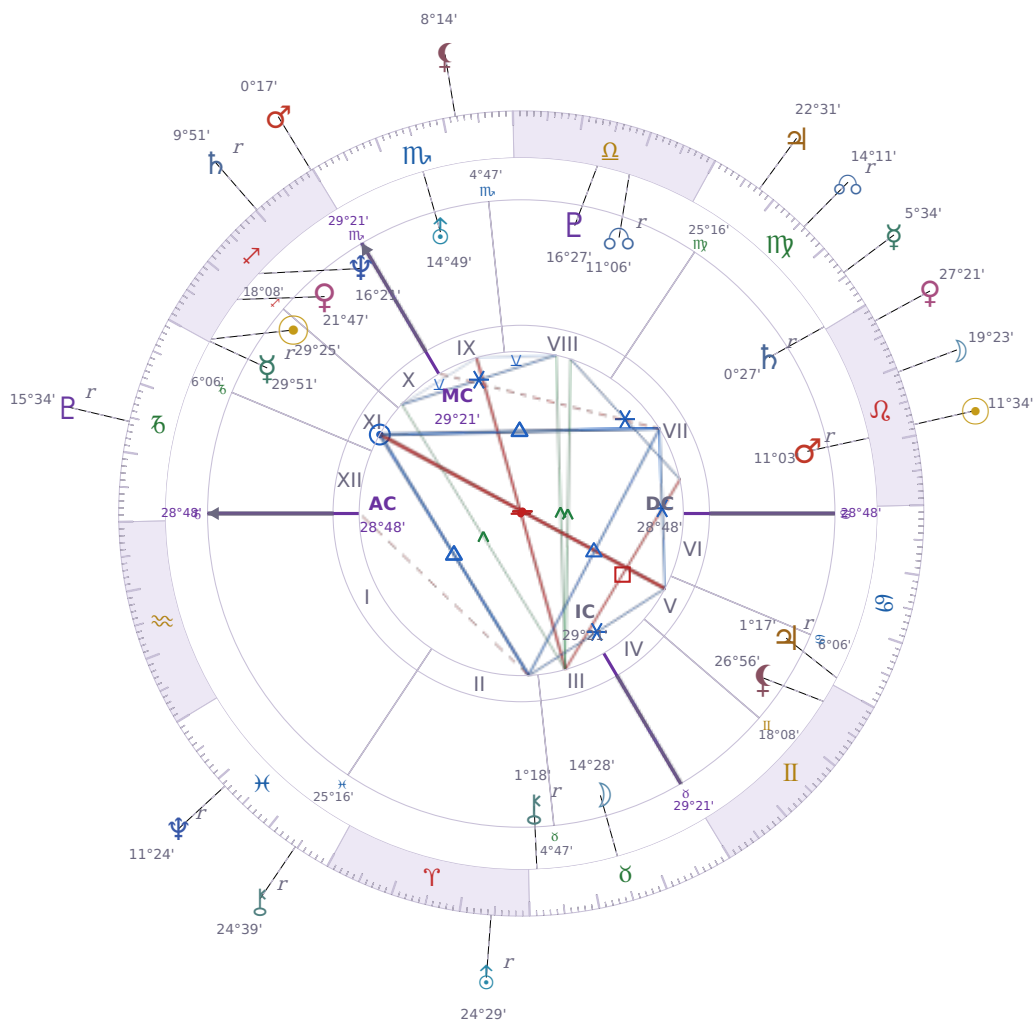

DAILY PERSONAL HOROSCOPE

Emmanuel Macron

President of France since 2017

♊ Sagittarius December 21, 1977 10:40 Amiens

Wednesday, 3 August 2016

TRANSITS FOR TODAY

☉ Sun	in ♌ Leo	11°34'18"
☾ Moon	in ♌ Leo	19°23'03"
☿ Mercury	in ♍ Virgo	5°34'31"
♀ Venus	in ♌ Leo	27°21'58"
♂ Mars	in ♐ Sagittarius	0°17'16"
♃ Jupiter	in ♍ Virgo	22°31'58"
♄ Saturn	in ♐ Sagittarius Rx	9°51'31"

♅ Uranus	in ♈ Aries Rx	24°29'56"
♆ Neptune	in ♋ Pisces Rx	11°24'35"
♇ Pluto	in ♏ Capricorn Rx	15°34'41"
♁ Chiron	in ♋ Pisces Rx	24°39'55"
♁ NNode	in ♍ Virgo Rx	14°11'48"
♁ Lilith	in ♏ Scorpio	8°14'10"