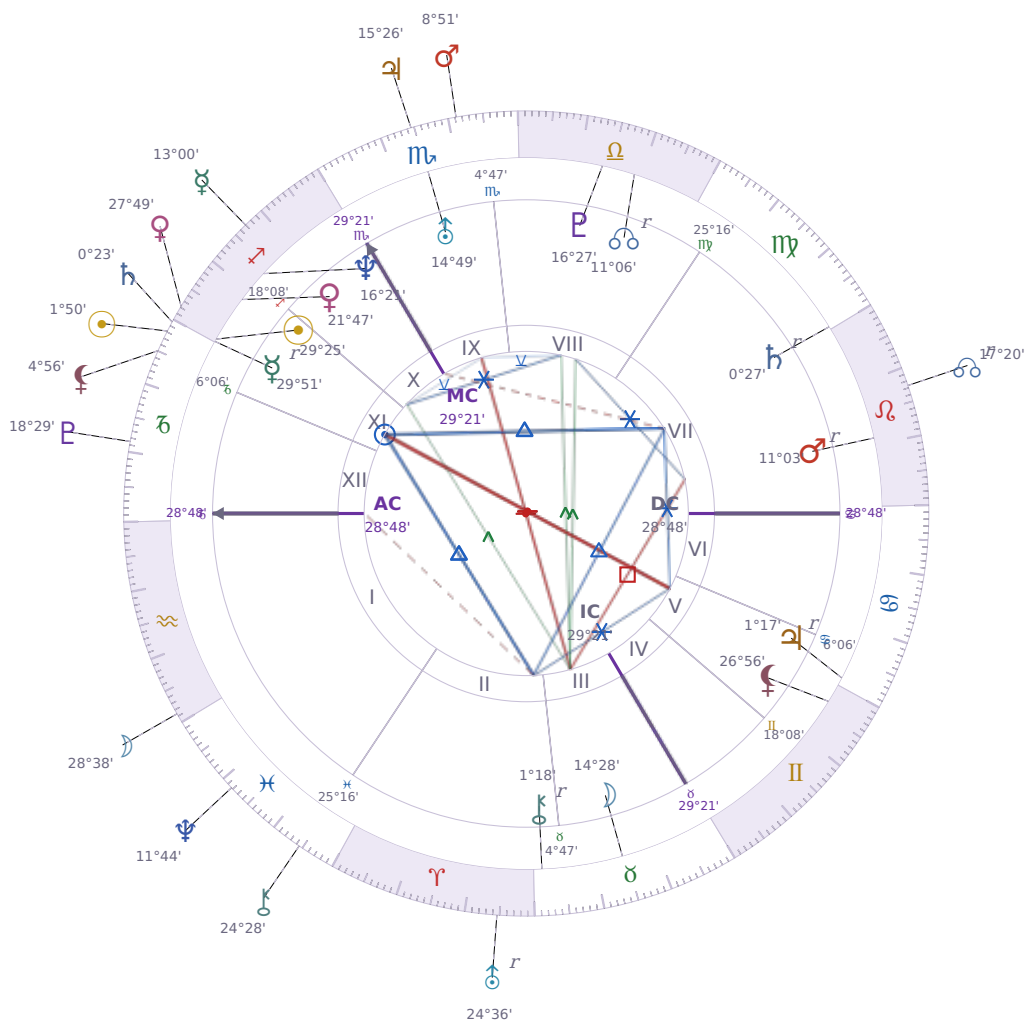

DAILY PERSONAL HOROSCOPE

Emmanuel Macron

President of France since 2017

♊ Sagittarius December 21, 1977 10:40 Amiens

Saturday, 23 December 2017

TRANSITS FOR TODAY

| | | |
|-----------|------------------|-----------|
| ☉ Sun | in ♐ Capricorn | 1°50'52" |
| ☾ Moon | in ♒ Aquarius | 28°38'14" |
| ☿ Mercury | in ♊ Sagittarius | 13°01'00" |
| ♀ Venus | in ♊ Sagittarius | 27°49'37" |
| ♂ Mars | in ♏ Scorpio | 8°51'28" |
| ♃ Jupiter | in ♏ Scorpio | 15°26'45" |
| ♄ Saturn | in ♐ Capricorn | 0°23'23" |

| | | |
|-----------|----------------|-----------|
| ♅ Uranus | in ♈ Aries Rx | 24°36'52" |
| ♆ Neptune | in ♓ Pisces | 11°44'17" |
| ♇ Pluto | in ♑ Capricorn | 18°29'42" |
| ♁ Chiron | in ♓ Pisces | 24°28'05" |
| ♁ NNode | in ♌ Leo Rx | 17°20'49" |
| ♁ Lilith | in ♑ Capricorn | 4°56'26" |

NATAL PLANETS

| | | | |
|--------------|------------------|-----------|---------|
| ☉ Sun | in ♐ Sagittarius | 29°25'05" | XI |
| ☾ Moon | in ♉ Taurus | 14°28'55" | III |
| ☿ Mercury | in ♐ Sagittarius | 29°51'52" | XI Rx |
| ♀ Venus | in ♐ Sagittarius | 21°47'46" | XI |
| ♂ Mars | in ♌ Leo | 11°03'34" | VII Rx |
| ♃ Jupiter | in ♋ Cancer | 1°17'35" | V Rx |
| ♄ Saturn | in ♍ Virgo | 0°27'25" | VII Rx |
| ♅ Uranus | in ♏ Scorpio | 14°49'33" | IX |
| ♆ Neptune | in ♐ Sagittarius | 16°21'30" | X |
| ♇ Pluto | in ♎ Libra | 16°27'10" | VIII |
| ♁ Chiron | in ♉ Taurus | 1°18'59" | II Rx |
| ♁ North Node | in ♎ Libra | 11°07'00" | VIII Rx |
| ♁ Lilith | in ♊ Gemini | 26°56'07" | V |

Saturday · ♄ Saturn

Colors: Violet

Stone: Obsidian

Number: 8