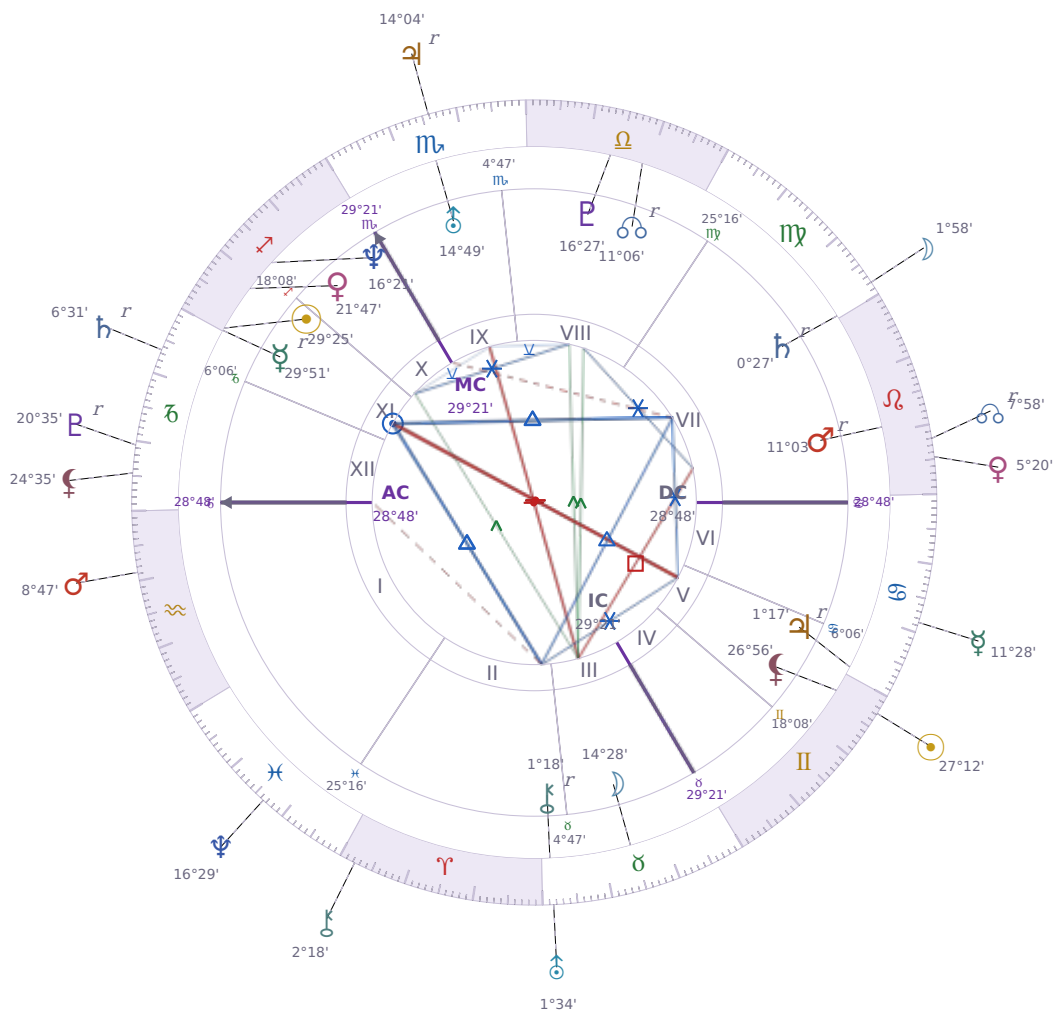

DAILY PERSONAL HOROSCOPE

Emmanuel Macron

President of France since 2017

♊ Sagittarius December 21, 1977 10:40 Amiens

Monday, 18 June 2018

TRANSITS FOR TODAY

☉ Sun	in ♊ Gemini	27°12'40"
☾ Moon	in ♍ Virgo	1°58'30"
☿ Mercury	in ♋ Cancer	11°28'38"
♀ Venus	in ♌ Leo	5°20'30"
♂ Mars	in ♒ Aquarius	8°47'20"
♃ Jupiter	in ♏ Scorpio Rx	14°04'44"
♄ Saturn	in ♑ Capricorn Rx	6°31'05"

♅ Uranus	in ♉ Taurus	1°34'16"
♆ Neptune	in ♋ Pisces	16°29'33"
♇ Pluto	in ♑ Capricorn Rx	20°35'12"
♁ Chiron	in ♈ Aries	2°18'03"
♁ NNode	in ♌ Leo Rx	7°58'25"
♁ Lilith	in ♑ Capricorn	24°35'43"

## KEY TRANSIT FACTORS