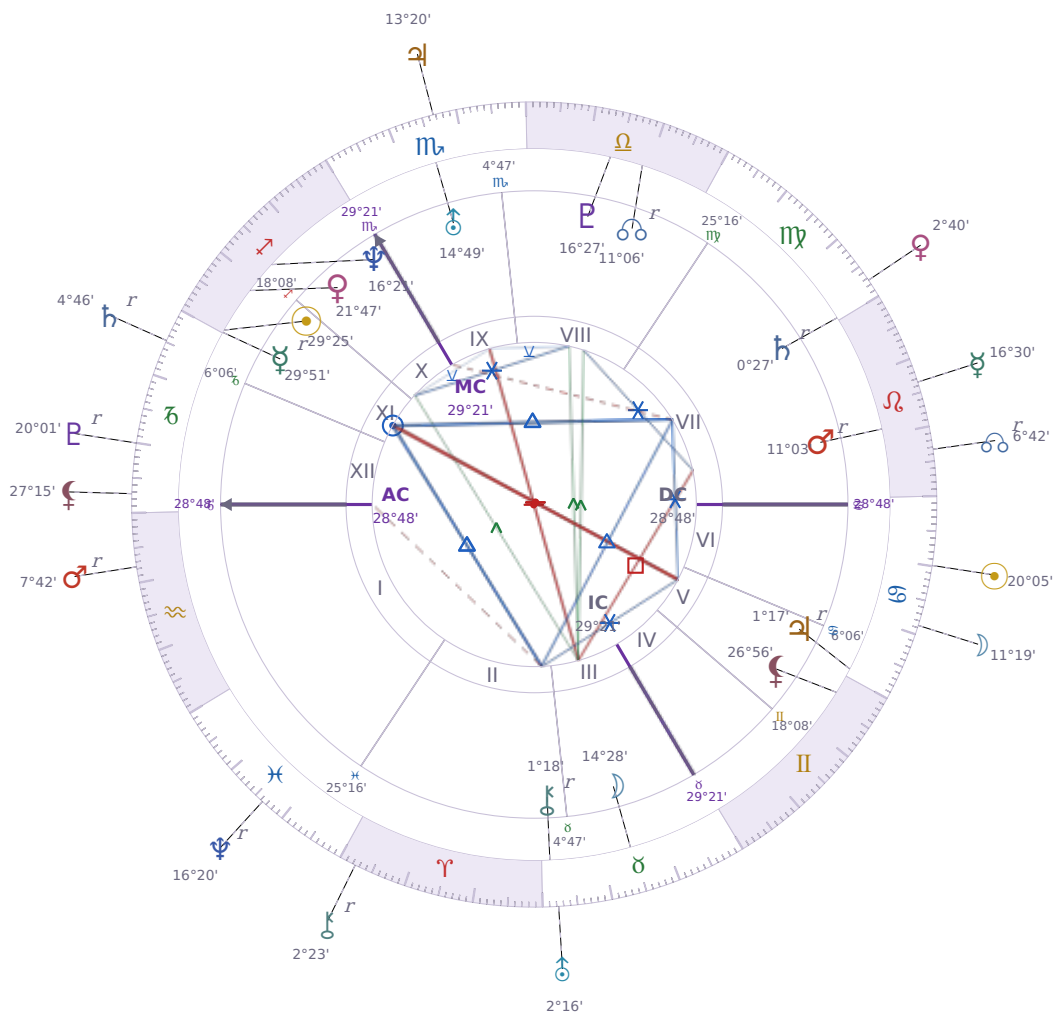

DAILY PERSONAL HOROSCOPE

Emmanuel Macron

President of France since 2017

♊ Sagittarius December 21, 1977 10:40 Amiens

Thursday, 12 July 2018

TRANSITS FOR TODAY

☉ Sun	in ♋ Cancer	20°05'56"
☾ Moon	in ♋ Cancer	11°19'52"
☿ Mercury	in ♌ Leo	16°30'41"
♀ Venus	in ♍ Virgo	2°40'23"
♂ Mars	in ♒ Aquarius Rx	7°42'30"
♃ Jupiter	in ♏ Scorpio	13°20'57"
♄ Saturn	in ♑ Capricorn Rx	4°46'30"

♅ Uranus	in ♉ Taurus	2°16'58"
♆ Neptune	in ♋ Pisces Rx	16°20'50"
♇ Pluto	in ♏ Capricorn Rx	20°01'13"
♁ Chiron	in ♈ Aries Rx	2°23'57"
♊ NNode	in ♌ Leo Rx	6°42'10"
♁ Lilith	in ♏ Capricorn	27°15'16"

NATAL PLANETS