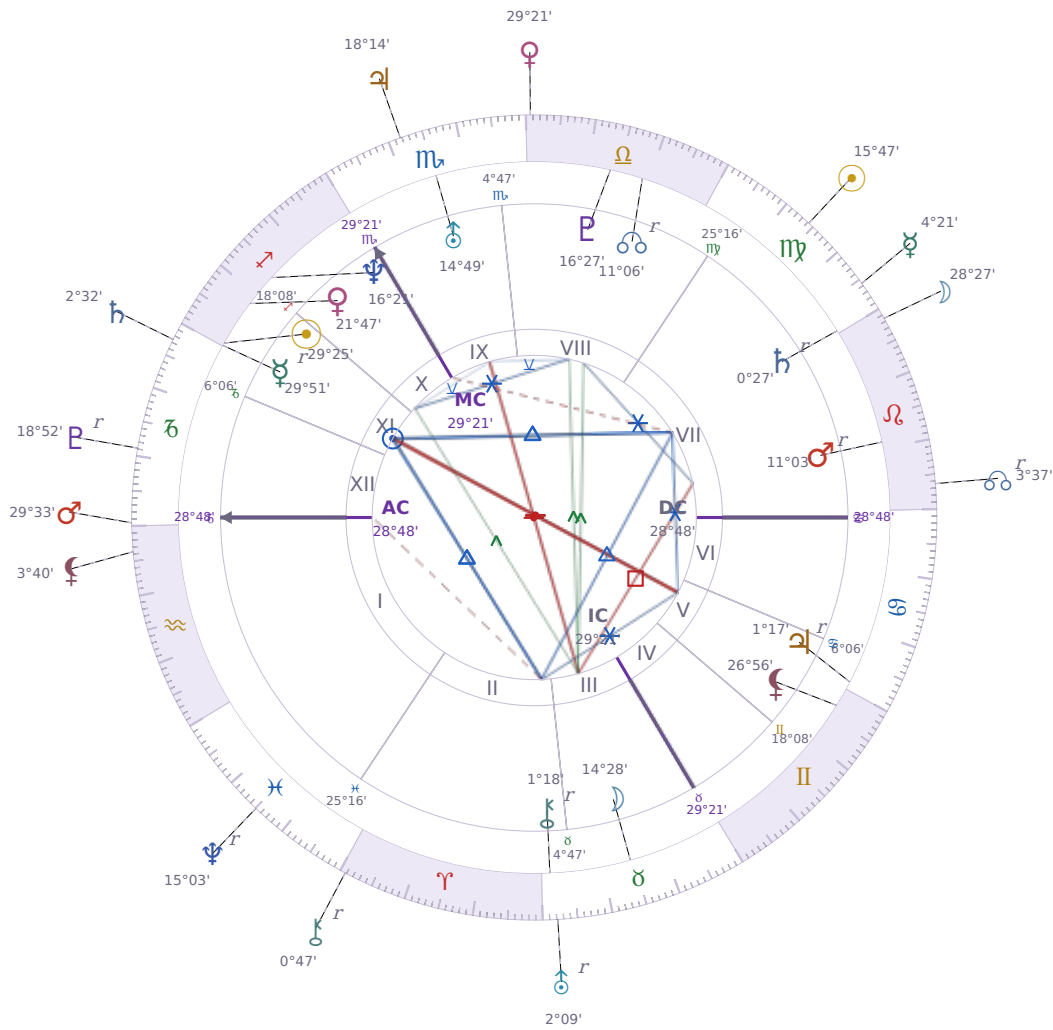

DAILY PERSONAL HOROSCOPE

**Emmanuel Macron**

President of France since 2017

♊ Sagittarius December 21, 1977 10:40 Amiens

**Saturday, 8 September 2018**

TRANSITS FOR TODAY

|           |                |           |
|-----------|----------------|-----------|
| ☉ Sun     | in ♍ Virgo     | 15°47'21" |
| ☾ Moon    | in ♌ Leo       | 28°27'36" |
| ☿ Mercury | in ♍ Virgo     | 4°21'57"  |
| ♀ Venus   | in ♎ Libra     | 29°21'20" |
| ♂ Mars    | in ♐ Capricorn | 29°33'34" |
| ♃ Jupiter | in ♏ Scorpio   | 18°14'54" |
| ♄ Saturn  | in ♐ Capricorn | 2°32'44"  |

|           |    |                |           |
|-----------|----|----------------|-----------|
| ♅ Uranus  | in | ♉ Taurus Rx    | 2°09'35"  |
| ♆ Neptune | in | ♓ Pisces Rx    | 15°03'32" |
| ♇ Pluto   | in | ♑ Capricorn Rx | 18°52'45" |
| ♁ Chiron  | in | ♈ Aries Rx     | 0°47'07"  |
| ♁ NNode   | in | ♌ Leo Rx       | 3°37'53"  |
| ♁ Lilith  | in | ♈ Aquarius     | 3°40'41"  |

## NATAL PLANETS

|              |    |               |           |         |
|--------------|----|---------------|-----------|---------|
| ☉ Sun        | in | ♐ Sagittarius | 29°25'05" | XI      |
| ☾ Moon       | in | ♉ Taurus      | 14°28'55" | III     |
| ☿ Mercury    | in | ♐ Sagittarius | 29°51'52" | XI Rx   |
| ♀ Venus      | in | ♐ Sagittarius | 21°47'46" | XI      |
| ♂ Mars       | in | ♌ Leo         | 11°03'34" | VII Rx  |
| ♃ Jupiter    | in | ♋ Cancer      | 1°17'35"  | V Rx    |
| ♄ Saturn     | in | ♍ Virgo       | 0°27'25"  | VII Rx  |
| ♅ Uranus     | in | ♏ Scorpio     | 14°49'33" | IX      |
| ♆ Neptune    | in | ♐ Sagittarius | 16°21'30" | X       |
| ♇ Pluto      | in | ♎ Libra       | 16°27'10" | VIII    |
| ♁ Chiron     | in | ♉ Taurus      | 1°18'59"  | II Rx   |
| ♁ North Node | in | ♎ Libra       | 11°07'00" | VIII Rx |
| ♁ Lilith     | in | ♊ Gemini      | 26°56'07" | V       |

## KEY TRANSIT FACTORS