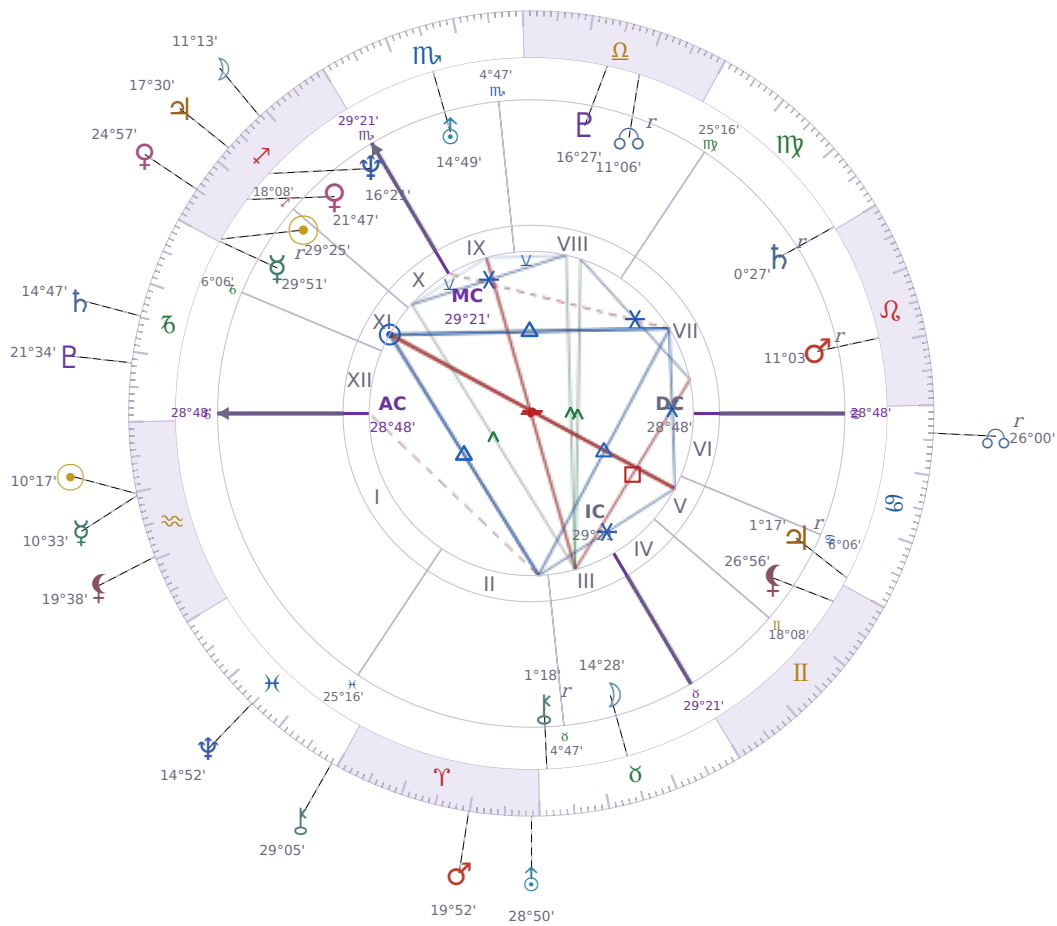

DAILY PERSONAL HOROSCOPE

## Emmanuel Macron

President of France since 2017

♊ Sagittarius December 21, 1977 10:40 Amiens

Wednesday, 30 January 2019

### TRANSITS FOR TODAY

☉ Sun	in ♒ Aquarius	10°17'39"
☾ Moon	in ♏ Sagittarius	11°13'04"
☿ Mercury	in ♒ Aquarius	10°33'44"
♀ Venus	in ♏ Sagittarius	24°57'59"
♂ Mars	in ♈ Aries	19°52'41"
♃ Jupiter	in ♏ Sagittarius	17°30'30"
♄ Saturn	in ♐ Capricorn	14°47'31"