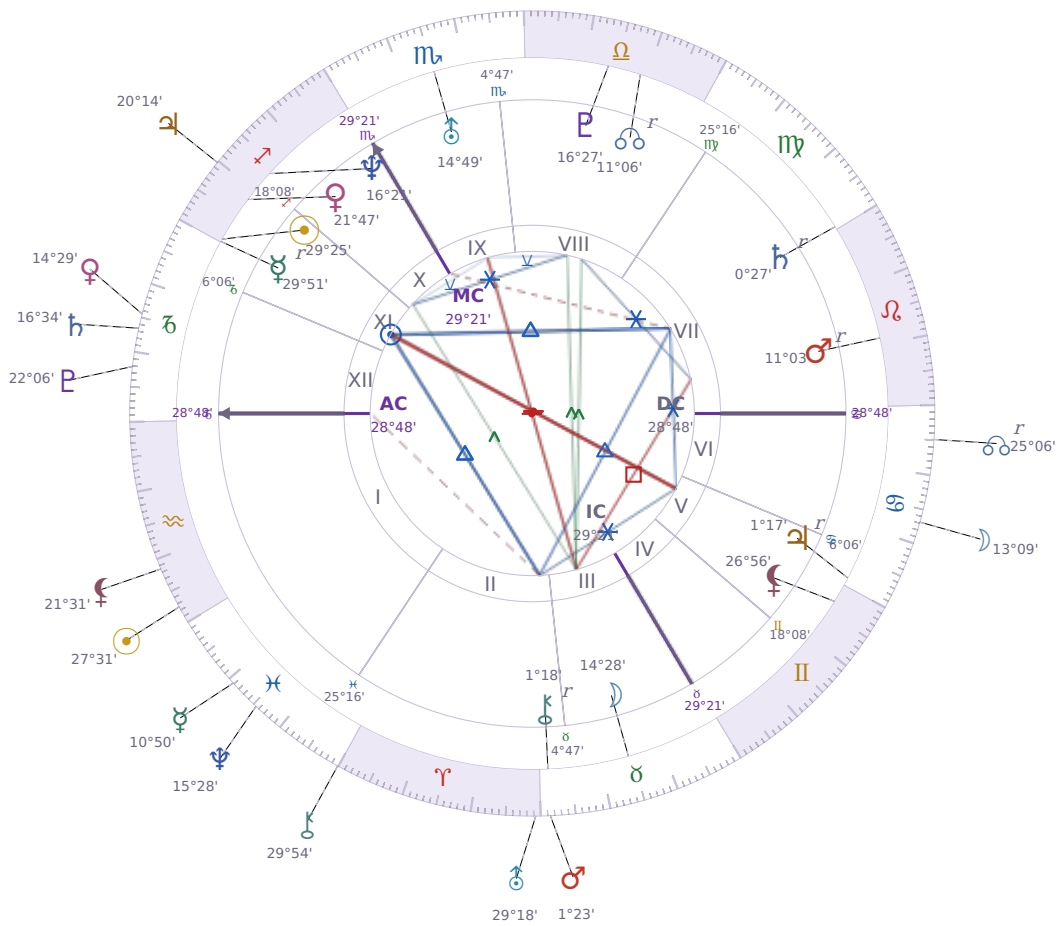

DAILY PERSONAL HOROSCOPE

## Emmanuel Macron

President of France since 2017

♊ Sagittarius December 21, 1977 10:40 Amiens

**Saturday, 16 February 2019**

TRANSITS FOR TODAY

|           |                  |           |
|-----------|------------------|-----------|
| ☉ Sun     | in ♒ Aquarius    | 27°31'01" |
| ☾ Moon    | in ♋ Cancer      | 13°09'17" |
| ☿ Mercury | in ♓ Pisces      | 10°50'26" |
| ♀ Venus   | in ♑ Capricorn   | 14°29'29" |
| ♂ Mars    | in ♉ Taurus      | 1°23'01"  |
| ♃ Jupiter | in ♏ Sagittarius | 20°14'12" |
| ♄ Saturn  | in ♑ Capricorn   | 16°34'43" |

Saturday · ♄ Saturn

**Colors:** Violet

**Stone:** Obsidian

**Number:** 8