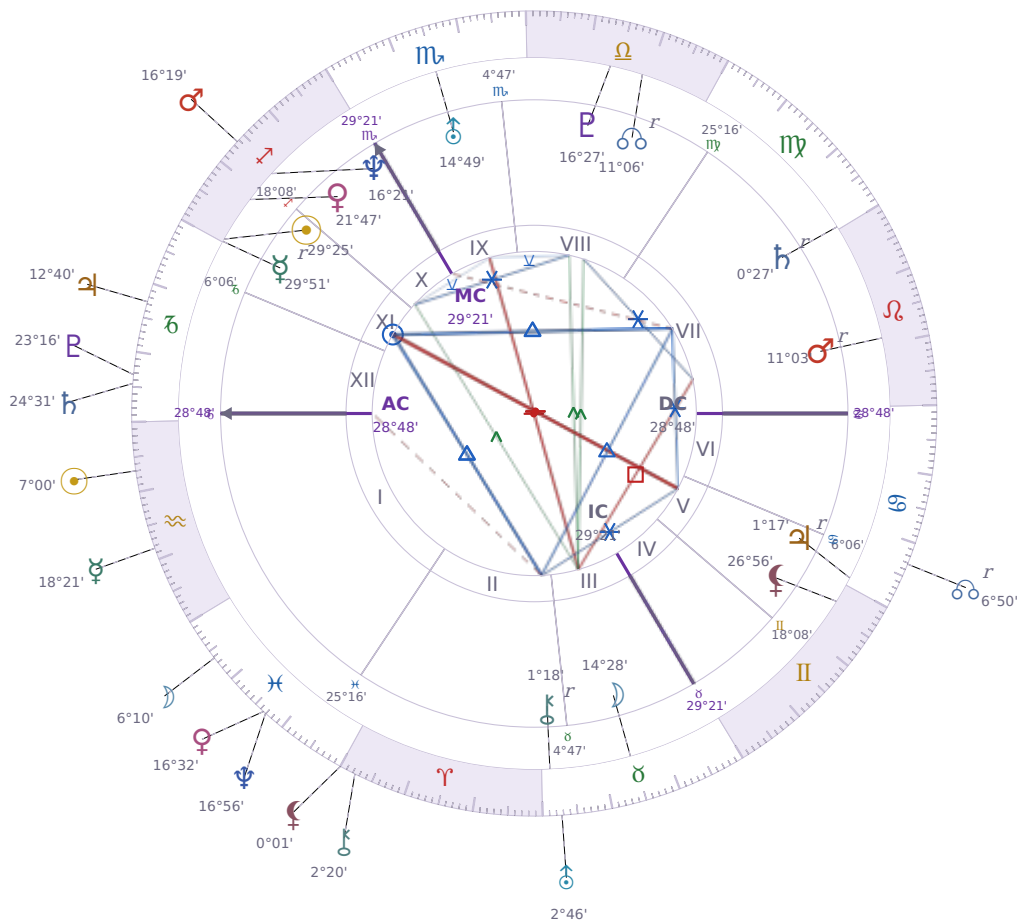

DAILY PERSONAL HOROSCOPE

## Emmanuel Macron

President of France since 2017

♊ Sagittarius December 21, 1977 10:40 Amiens

**Monday, 27 January 2020**

TRANSITS FOR TODAY

☉ Sun	in ♒ Aquarius	7°00'00"
☾ Moon	in ♋ Pisces	6°11'00"
☿ Mercury	in ♒ Aquarius	18°21'28"
♀ Venus	in ♋ Pisces	16°32'53"
♂ Mars	in ♐ Sagittarius	16°19'30"
♃ Jupiter	in ♑ Capricorn	12°41'00"
♄ Saturn	in ♑ Capricorn	24°31'17"