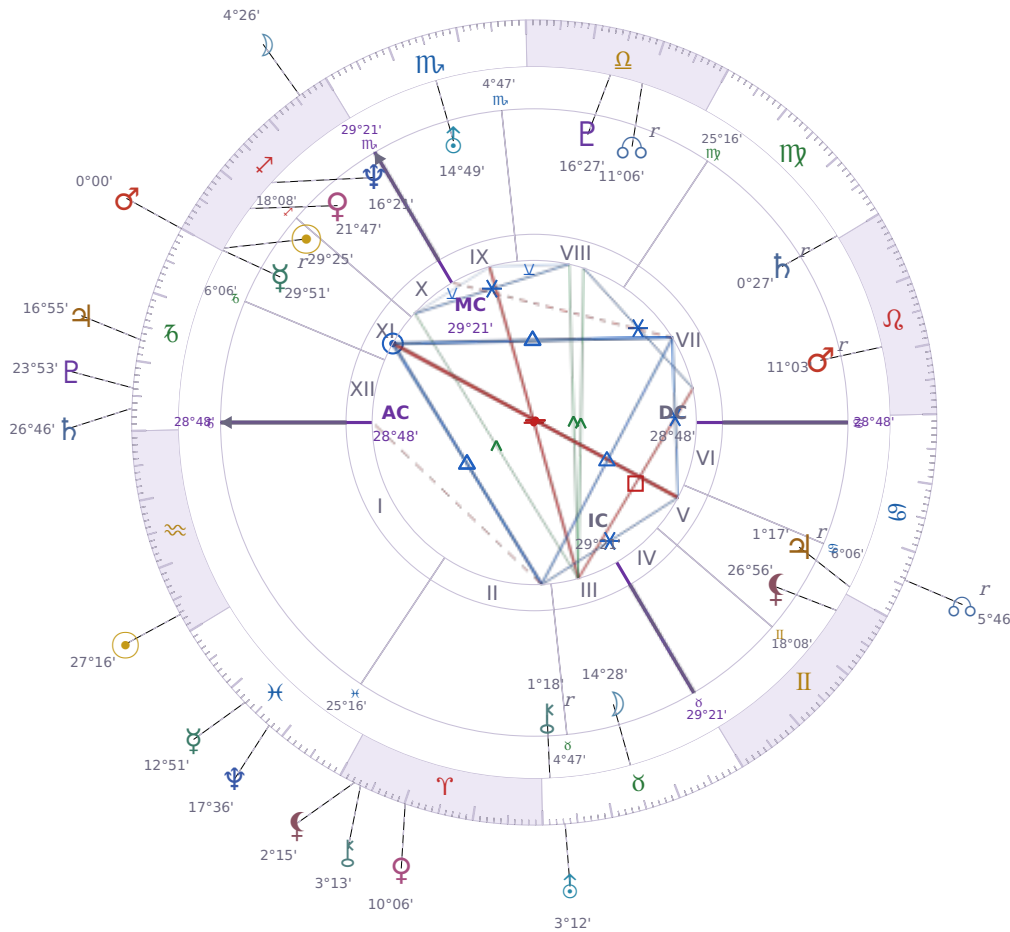

DAILY PERSONAL HOROSCOPE

Emmanuel Macron

President of France since 2017

♊ Sagittarius December 21, 1977 10:40 Amiens

Sunday, 16 February 2020

TRANSITS FOR TODAY

☉ Sun	in ♒ Aquarius	27°16'04"
☾ Moon	in ♐ Sagittarius	4°26'42"
☿ Mercury	in ♓ Pisces	12°51'52"
♀ Venus	in ♈ Aries	10°06'02"
♂ Mars	in ♐ Capricorn	0°00'46"
♃ Jupiter	in ♐ Capricorn	16°55'46"
♄ Saturn	in ♐ Capricorn	26°46'38"

♅ Uranus	in ♉ Taurus	3°12'59"
♆ Neptune	in ♋ Pisces	17°36'37"
♇ Pluto	in ♑ Capricorn	23°53'32"
♁ Chiron	in ♈ Aries	3°13'58"
♁ NNode	in ♋ Cancer Rx	5°46'37"
♁ Lilith	in ♈ Aries	2°15'42"

NATAL PLANETS

☉ Sun	in ♎ Sagittarius	29°25'05"	XI
☾ Moon	in ♉ Taurus	14°28'55"	III
☿ Mercury	in ♎ Sagittarius	29°51'52"	XI Rx
♀ Venus	in ♎ Sagittarius	21°47'46"	XI
♂ Mars	in ♌ Leo	11°03'34"	VII Rx
♃ Jupiter	in ♋ Cancer	1°17'35"	V Rx
♄ Saturn	in ♍ Virgo	0°27'25"	VII Rx
♅ Uranus	in ♏ Scorpio	14°49'33"	IX
♆ Neptune	in ♎ Sagittarius	16°21'30"	X
♇ Pluto	in ♎ Libra	16°27'10"	VIII
♁ Chiron	in ♉ Taurus	1°18'59"	II Rx
♁ North Node	in ♎ Libra	11°07'00"	VIII Rx
♁ Lilith	in ♊ Gemini	26°56'07"	V

KEY DATE

♂ Mars enters ♑ Capricorn

Mars in Capricorn brings **steady focus** to work and long-term goals, so people tend to notice they can **stick with difficult tasks** without burning out or losing patience. In relationships and at work, this transit makes people more **direct and serious** about what they want, which often means fewer complaints and more straightforward conversations about practical problems. Over the next weeks, expect a shift toward **getting results** rather than starting new things—the energy works best on finishing projects and building something that actually lasts.