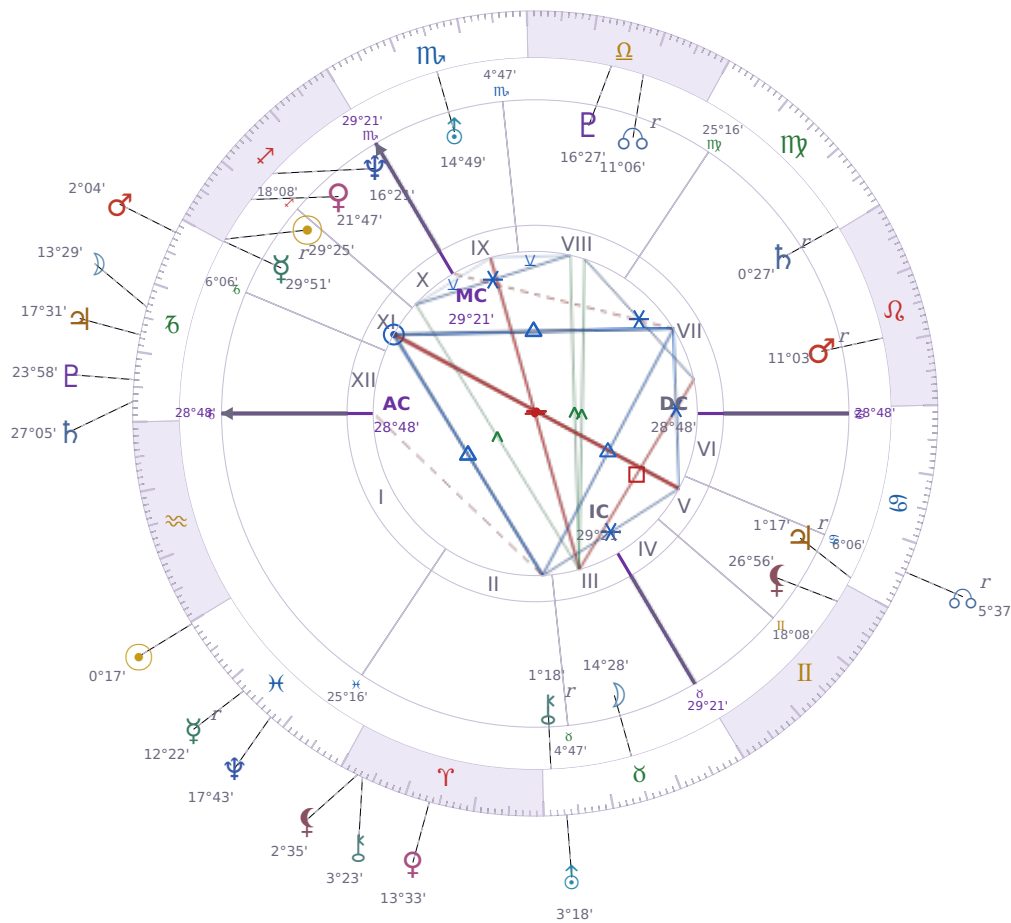

DAILY PERSONAL HOROSCOPE

## Emmanuel Macron

President of France since 2017

♊ Sagittarius December 21, 1977 10:40 Amiens

Wednesday, 19 February 2020

### TRANSITS FOR TODAY

☉ Sun	in ♋ Pisces	0°17'47"
☾ Moon	in ♏ Capricorn	13°29'14"
♃ Mercury	in ♋ Pisces Rx	12°22'03"
♀ Venus	in ♈ Aries	13°33'16"
♂ Mars	in ♏ Capricorn	2°04'37"
♃ Jupiter	in ♏ Capricorn	17°31'53"
♄ Saturn	in ♏ Capricorn	27°05'50"