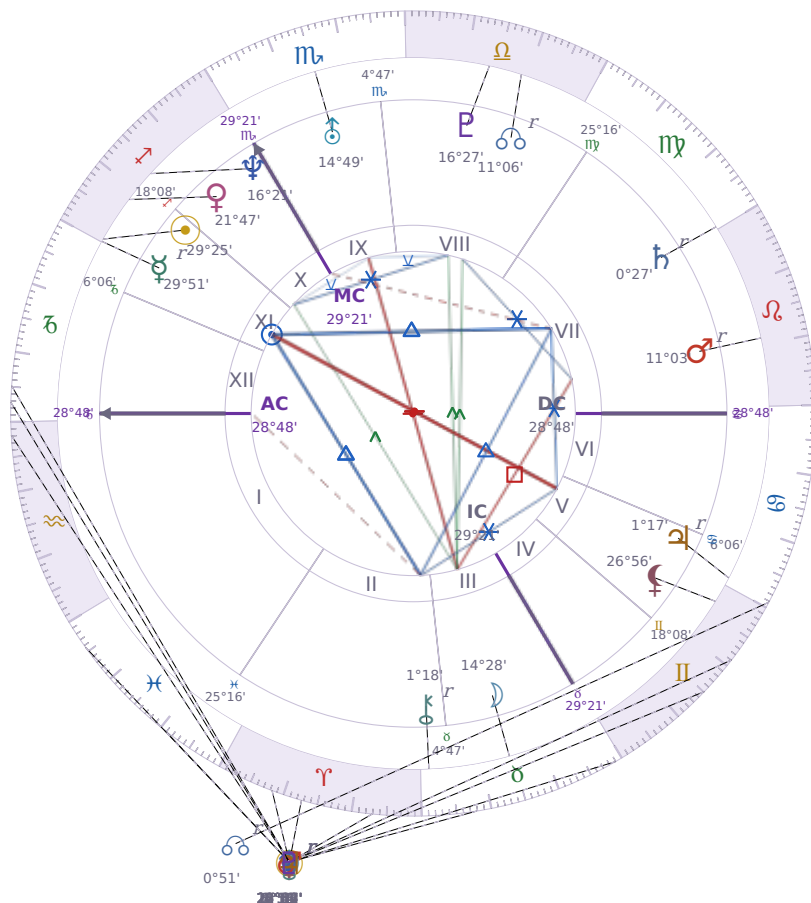

DAILY PERSONAL HOROSCOPE

Emmanuel Macron

President of France since 2017

♊ Sagittarius December 21, 1977 10:40 Amiens

Tuesday, 19 May 2020

TRANSITS FOR TODAY

☉ Sun	in ♉ Taurus	28°57'51"
☾ Moon	in ♈ Aries	22°57'00"
☿ Mercury	in ♊ Gemini	15°07'38"
♀ Venus	in ♊ Gemini Rx	21°04'06"
♂ Mars	in ♋ Pisces	4°18'20"
♃ Jupiter	in ♐ Capricorn Rx	27°12'08"
♄ Saturn	in ♒ Aquarius Rx	1°54'01"

♅ Uranus	in ♉ Taurus	7°54'01"
♆ Neptune	in ♋ Pisces	20°38'13"
♇ Pluto	in ♏ Capricorn Rx	24°51'35"
♁ Chiron	in ♈ Aries	8°16'03"
♁ NNode	in ♋ Cancer Rx	0°51'06"
♁ Lilith	in ♈ Aries	12°40'55"

NATAL PLANETS