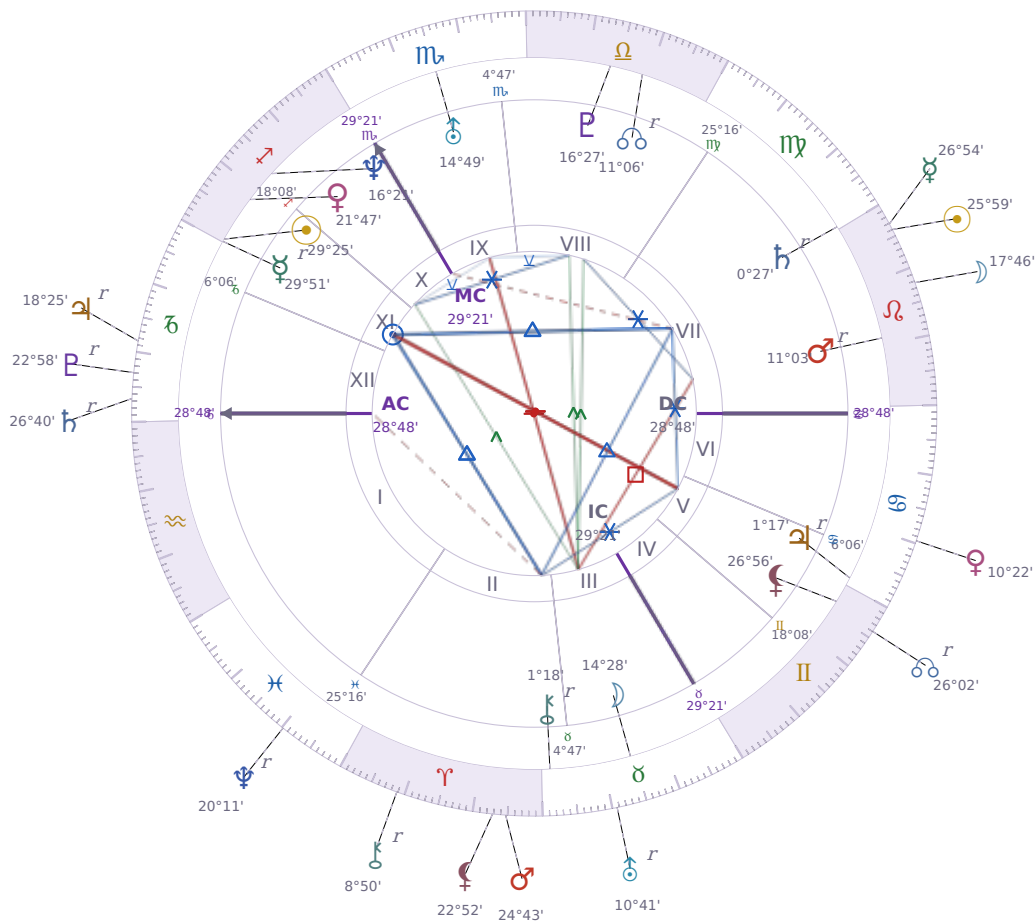

DAILY PERSONAL HOROSCOPE

Emmanuel Macron

President of France since 2017

♊ Sagittarius December 21, 1977 10:40 Amiens

Tuesday, 18 August 2020

TRANSITS FOR TODAY

☉ Sun	in ♌ Leo	25°59'50"
☾ Moon	in ♌ Leo	17°46'36"
☿ Mercury	in ♌ Leo	26°54'10"
♀ Venus	in ♋ Cancer	10°22'42"
♂ Mars	in ♈ Aries	24°43'41"
♃ Jupiter	in ♎ Capricorn Rx	18°25'34"
♄ Saturn	in ♎ Capricorn Rx	26°40'12"

♅ Uranus	in ♉ Taurus	Rx	10°41'18"
♆ Neptune	in ♓ Pisces	Rx	20°11'31"
♇ Pluto	in ♑ Capricorn	Rx	22°58'46"
♁ Chiron	in ♈ Aries	Rx	8°50'58"
♊ NNode	in ♊ Gemini	Rx	26°02'01"
♁ Lilith	in ♈ Aries		22°52'02"

Tuesday · ☿ Mars

Colors: Red

Stone: Ruby

Number: 9