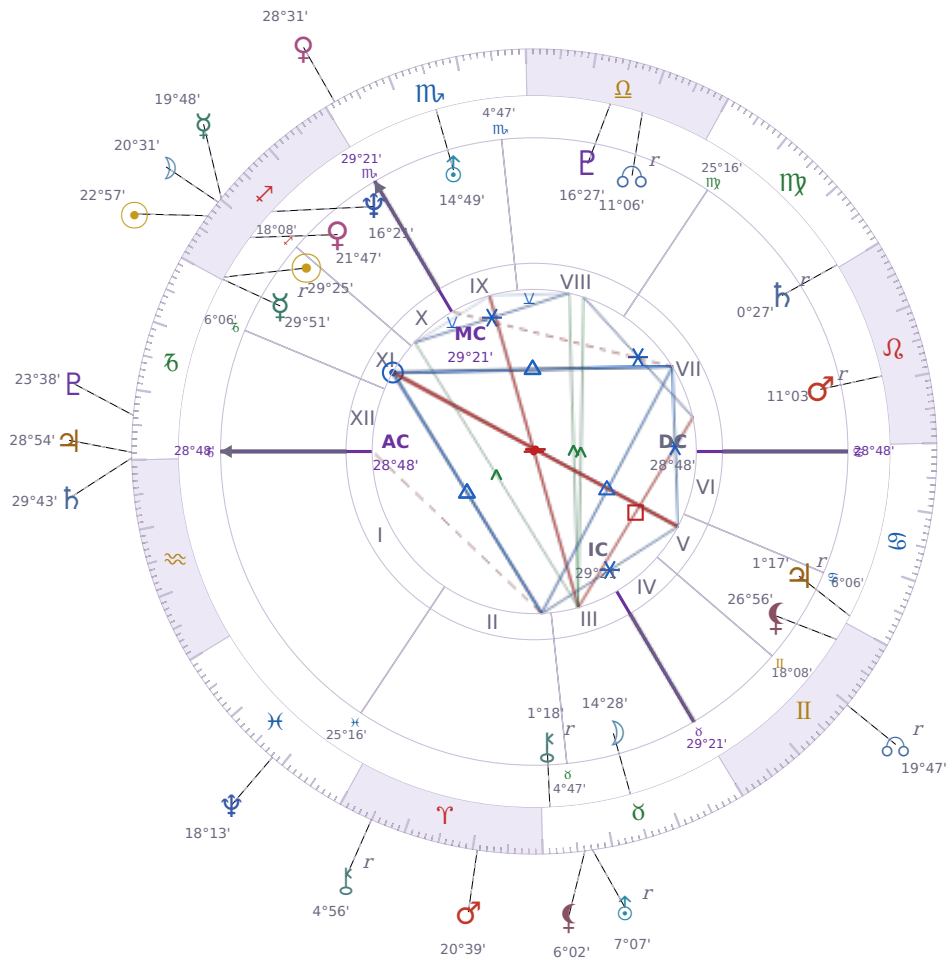

## DAILY PERSONAL HOROSCOPE

### Emmanuel Macron

President of France since 2017

♏ Sagittarius December 21, 1977 10:40 Amiens

**Monday, 14 December 2020**