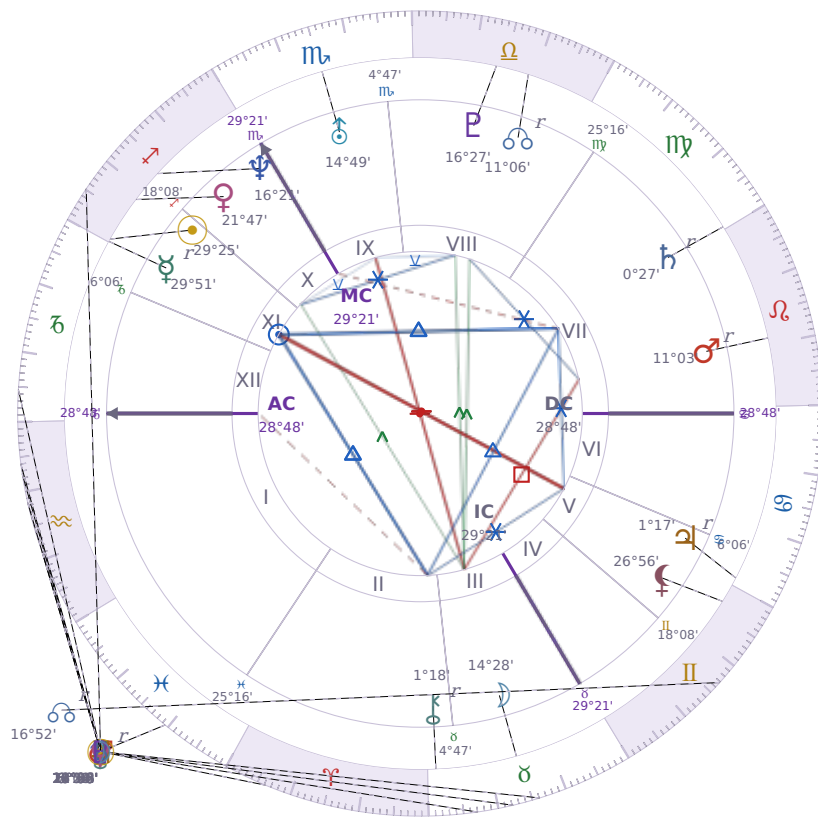

DAILY PERSONAL HOROSCOPE

Emmanuel Macron

President of France since 2017

♊ Sagittarius December 21, 1977 10:40 Amiens

Sunday, 7 February 2021

TRANSITS FOR TODAY

☉ Sun	in ♒ Aquarius	18°55'45"
☾ Moon	in ♐ Sagittarius	24°52'32"
☿ Mercury	in ♒ Aquarius Rx	21°16'49"
♀ Venus	in ♒ Aquarius	7°24'32"
♂ Mars	in ♉ Taurus	16°03'51"
♃ Jupiter	in ♒ Aquarius	11°36'03"
♄ Saturn	in ♒ Aquarius	6°02'32"

♅ Uranus	in ♉ Taurus	6°58'30"
♆ Neptune	in ♋ Pisces	19°28'53"
♇ Pluto	in ♏ Capricorn	25°24'57"
♁ Chiron	in ♈ Aries	6°11'05"
♊ NNode	in ♊ Gemini Rx	16°52'22"
♁ Lilith	in ♉ Taurus	12°09'19"

NATAL PLANETS