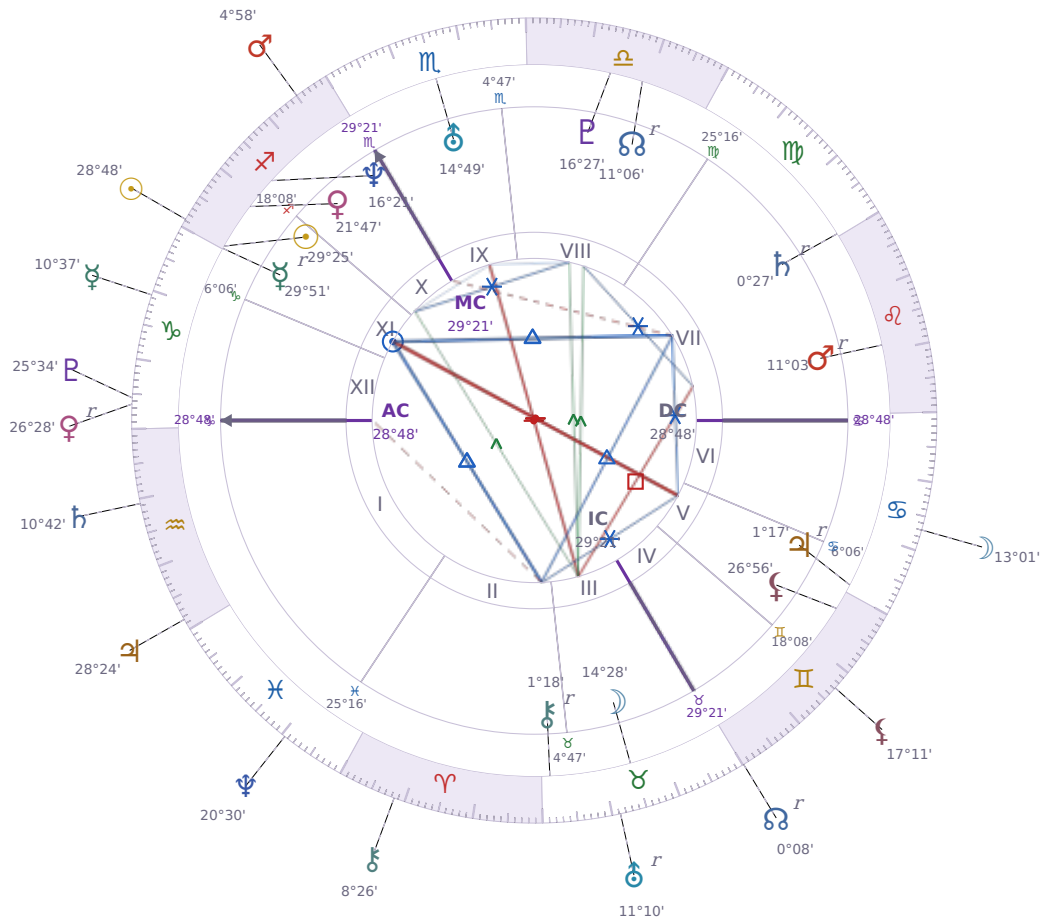

DAILY PERSONAL HOROSCOPE

Emmanuel Macron

President of France since 2017

♊ Sagittarius December 21, 1977 10:40 Amiens

Monday, 20 December 2021

TRANSITS FOR TODAY

☉ Sun	in ♏ Sagittarius	28°48'46"
☾ Moon	in ♋ Cancer	13°01'57"
☿ Mercury	in ♑ Capricorn	10°37'32"
♀ Venus	in ♑ Capricorn Rx	26°28'02"
♂ Mars	in ♏ Sagittarius	4°58'05"
♃ Jupiter	in ♒ Aquarius	28°24'36"
♄ Saturn	in ♒ Aquarius	10°42'32"

♅ Uranus	in ♉ Taurus Rx	11°10'39"
♆ Neptune	in ♓ Pisces	20°30'25"
♇ Pluto	in ♏ Capricorn	25°34'32"
♁ Chiron	in ♈ Aries	8°26'13"
♊ NNode	in ♊ Gemini Rx	0°08'22"
♁ Lilith	in ♊ Gemini	17°11'08"

NATAL PLANETS