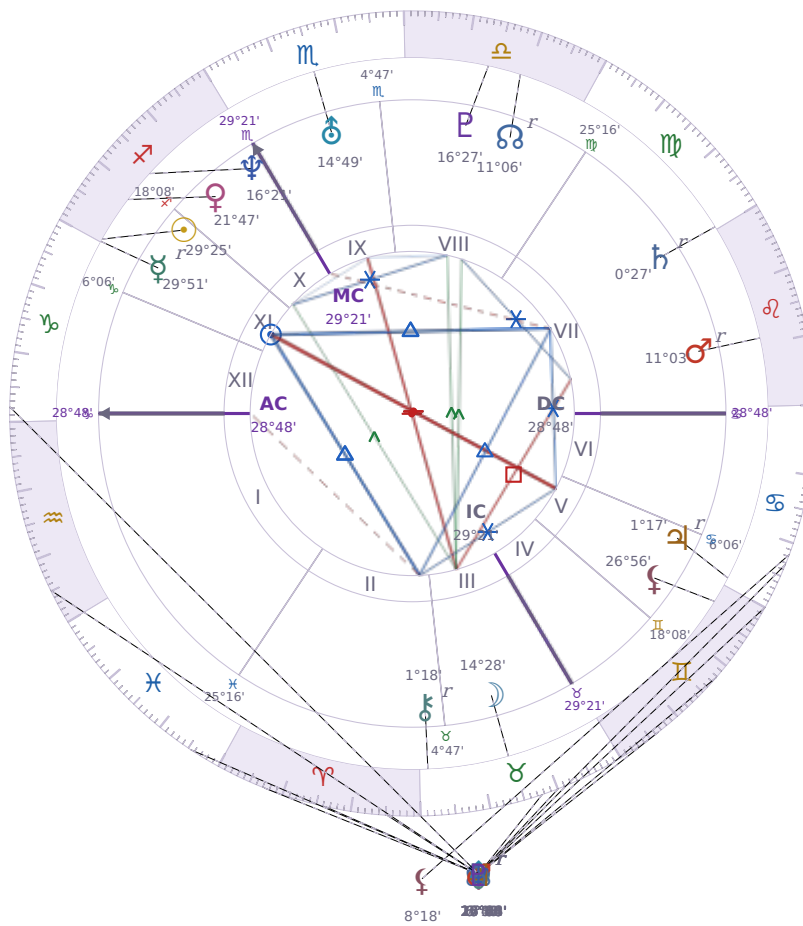

DAILY PERSONAL HOROSCOPE

Emmanuel Macron

President of France since 2017

♊ Sagittarius December 21, 1977 10:40 Amiens

Tuesday, 28 June 2022

TRANSITS FOR TODAY

☉ Sun	in ♋ Cancer	6°47'20"
☾ Moon	in ♋ Cancer	0°03'16"
☿ Mercury	in ♊ Gemini	17°50'10"
♀ Venus	in ♊ Gemini	6°31'38"
♂ Mars	in ♈ Aries	25°13'52"
♃ Jupiter	in ♈ Aries	7°15'18"
♄ Saturn	in ♒ Aquarius Rx	24°48'35"

♅ Uranus	in ♉ Taurus	17°38'26"
♆ Neptune	in ♋ Pisces Rx	25°26'33"
♇ Pluto	in ♏ Capricorn Rx	27°51'25"
♁ Chiron	in ♈ Aries	16°14'28"
♁ NNode	in ♉ Taurus Rx	20°04'44"
♁ Lilith	in ♋ Cancer	8°18'10"

NATAL PLANETS

KEY DATE

♆ Neptune stations Retrograde

Neptune stationing retrograde marks the point where **clarity takes a step back** in the areas it governs — dreams, beliefs, creativity, and what you're willing to believe about yourself or others. During this period, people often notice **confusion returning to situations** they thought were settled, delays in creative projects, or the need to rethink agreements that felt unclear to begin with. *Neptune* retrograde typically brings **reality checks** that strip away wishful thinking, so you may spot where you've been fooling yourself or where someone else's promises don't actually add up.