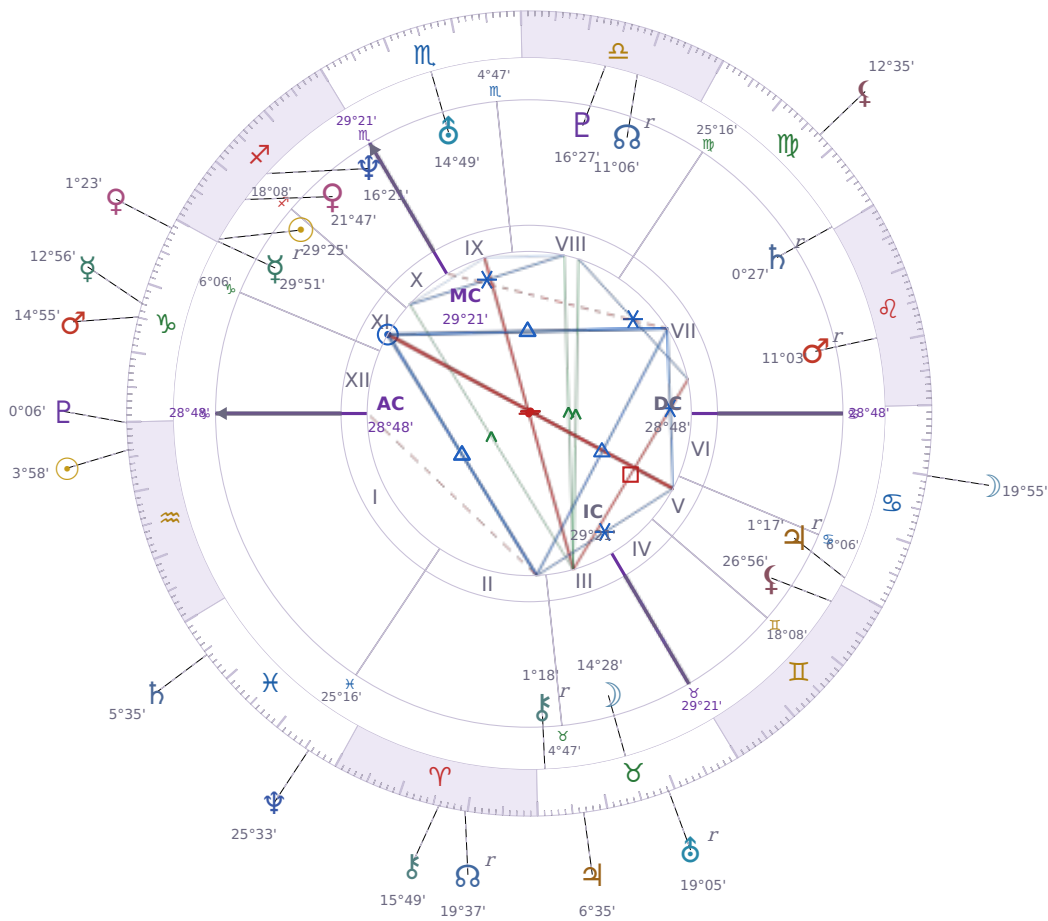

DAILY PERSONAL HOROSCOPE

Emmanuel Macron

President of France since 2017

♊ Sagittarius December 21, 1977 10:40 Amiens

Wednesday, 24 January 2024

TRANSITS FOR TODAY

☉ Sun	in ♒ Aquarius	3°58'44"
☾ Moon	in ♋ Cancer	19°55'19"
♃ Mercury	in ♏ Capricorn	12°56'25"
♀ Venus	in ♏ Capricorn	1°23'34"
♂ Mars	in ♏ Capricorn	14°55'39"
♃ Jupiter	in ♉ Taurus	6°35'27"
♄ Saturn	in ♓ Pisces	5°35'50"

♅ Uranus	in ♉ Taurus Rx	19°05'31"
♆ Neptune	in ♓ Pisces	25°33'37"
♇ Pluto	in ♒ Aquarius	0°06'45"
♁ Chiron	in ♈ Aries	15°49'10"
♁ NNode	in ♈ Aries Rx	19°37'58"
♁ Lilith	in ♍ Virgo	12°35'18"

NATAL PLANETS

KEY TRANSIT FACTORS

☾ Moon ☿ Quincunx ♆ natal Neptune ★

Over the coming weeks, you may find it harder than usual to trust your own feelings or to know what you actually want in a situation. Your mood and your practical needs seem to be pulling in different directions, leaving you **uncertain about which one to follow**. This confusion usually passes once the transit moves on, but while it lasts you might make decisions you later question or feel emotionally scattered without a clear reason why.