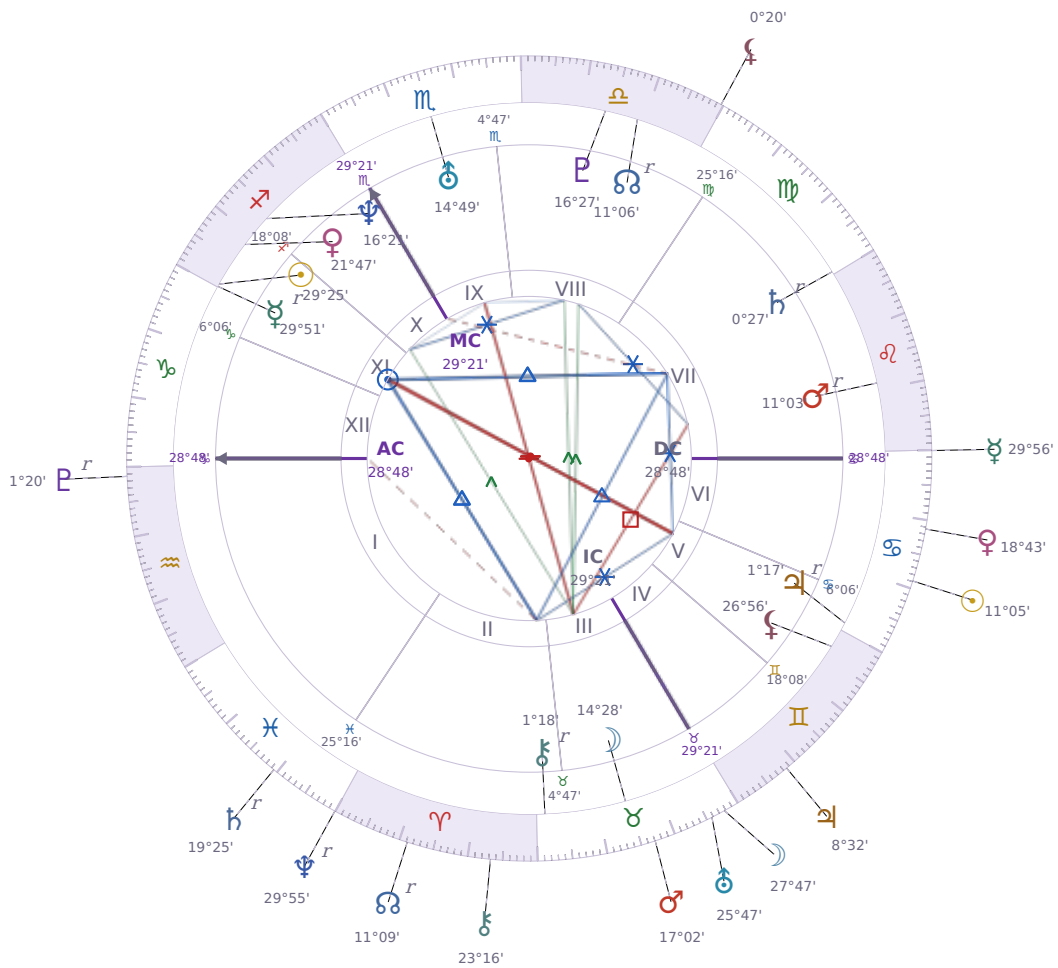

## DAILY PERSONAL HOROSCOPE

### Emmanuel Macron

President of France since 2017

♊ Sagittarius December 21, 1977 10:40 Amiens

**Tuesday, 2 July 2024**

#### TRANSITS FOR TODAY

☉ Sun	in ♋ Cancer	11°05'31"
☾ Moon	in ♉ Taurus	27°47'56"
☿ Mercury	in ♋ Cancer	29°56'23"
♀ Venus	in ♋ Cancer	18°43'06"
♂ Mars	in ♉ Taurus	17°02'25"
♃ Jupiter	in ♊ Gemini	8°32'27"
♄ Saturn	in ♋ Pisces Rx	19°25'19"