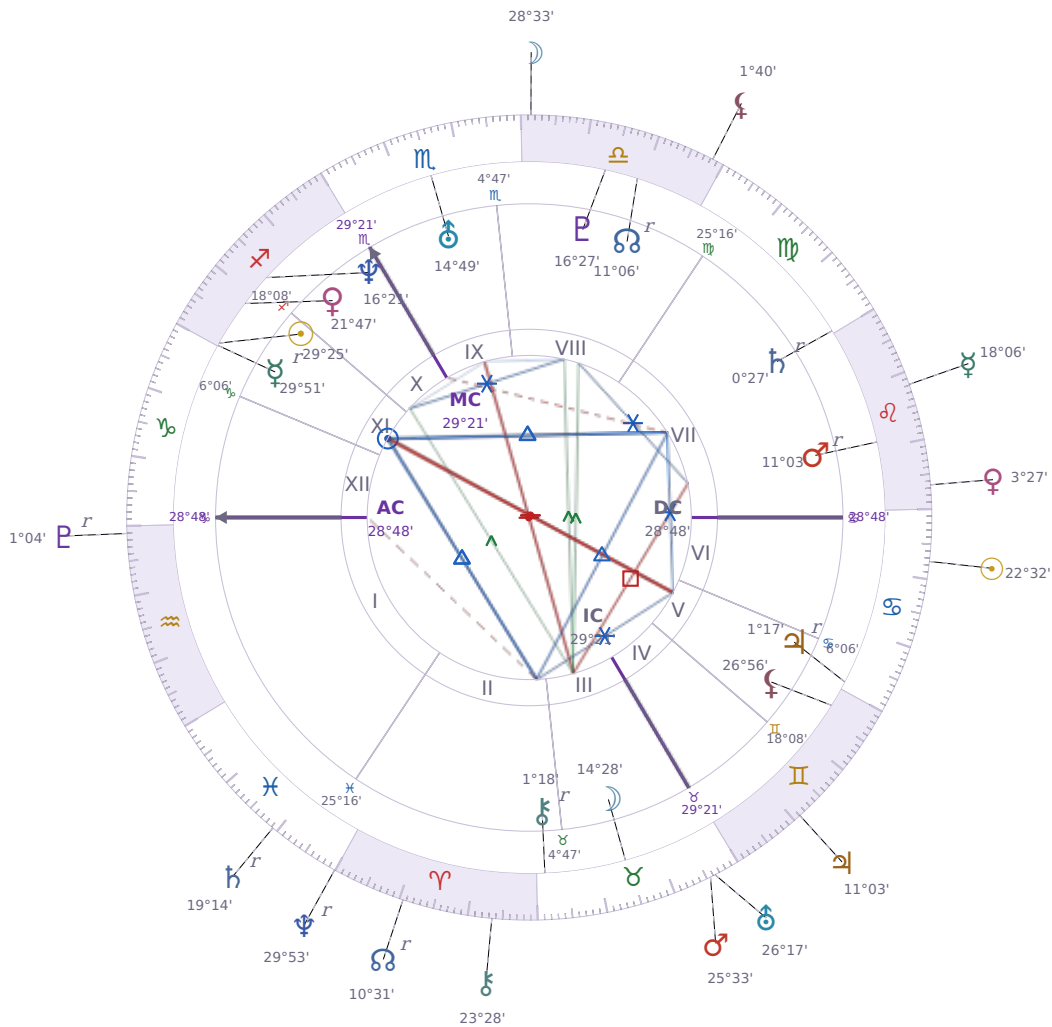

DAILY PERSONAL HOROSCOPE

Emmanuel Macron

President of France since 2017

♊ Sagittarius December 21, 1977 10:40 Amiens

Sunday, 14 July 2024

TRANSITS FOR TODAY

☉ Sun	in ♋ Cancer	22°32'15"
☾ Moon	in ♎ Libra	28°33'51"
☿ Mercury	in ♌ Leo	18°06'57"
♀ Venus	in ♌ Leo	3°27'56"
♂ Mars	in ♉ Taurus	25°33'44"
♃ Jupiter	in ♊ Gemini	11°03'11"
♄ Saturn	in ♓ Pisces Rx	19°14'57"

♅ Uranus	in ♉ Taurus	26°17'01"
♆ Neptune	in ♋ Pisces Rx	29°53'32"
♇ Pluto	in ♒ Aquarius Rx	1°04'33"
♁ Chiron	in ♈ Aries	23°28'13"
♊ NNode	in ♈ Aries Rx	10°31'31"
♁ Lilith	in ♎ Libra	1°40'27"

NATAL PLANETS