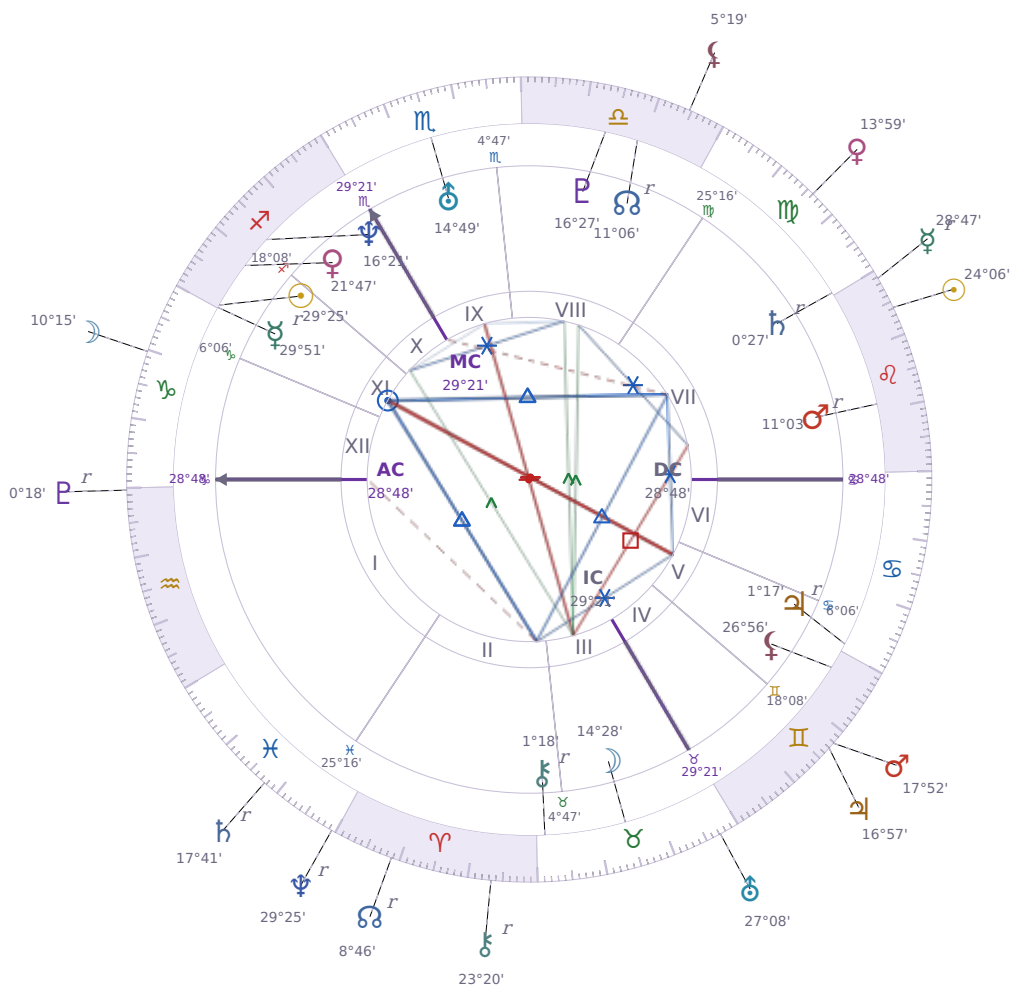

DAILY PERSONAL HOROSCOPE

Emmanuel Macron

President of France since 2017

♊ Sagittarius December 21, 1977 10:40 Amiens

Friday, 16 August 2024

TRANSITS FOR TODAY

☉ Sun	in ♌ Leo	24°06'40"
☾ Moon	in ♑ Capricorn	10°15'18"
☿ Mercury	in ♌ Leo Rx	28°47'45"
♀ Venus	in ♍ Virgo	13°59'43"
♂ Mars	in ♊ Gemini	17°52'55"
♃ Jupiter	in ♊ Gemini	16°57'28"
♄ Saturn	in ♓ Pisces Rx	17°41'20"

♅ Uranus	in ♉ Taurus	27°08'49"
♆ Neptune	in ♋ Pisces Rx	29°25'10"
♇ Pluto	in ♒ Aquarius Rx	0°18'57"
♁ Chiron	in ♈ Aries Rx	23°20'42"
♁ NNode	in ♈ Aries Rx	8°46'41"
♁ Lilith	in ♎ Libra	5°19'46"

NATAL PLANETS