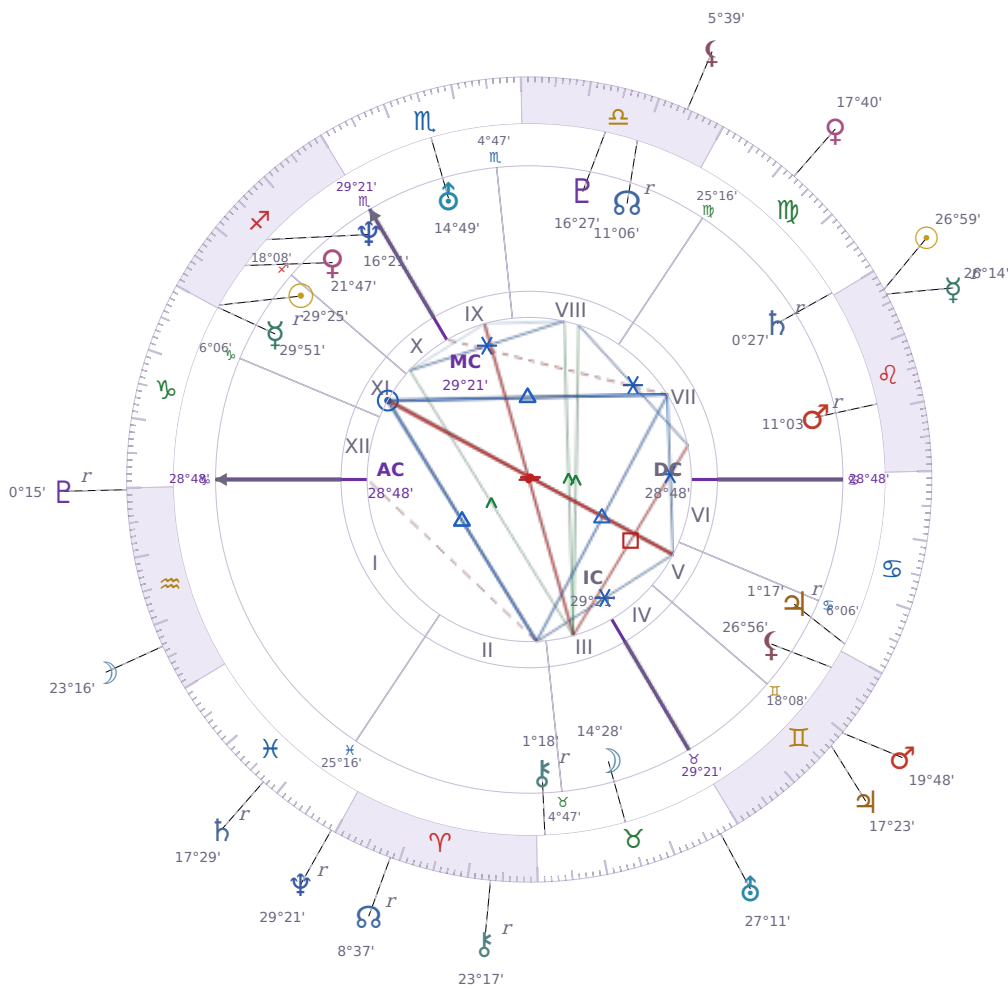

DAILY PERSONAL HOROSCOPE

Emmanuel Macron

President of France since 2017

♊ Sagittarius December 21, 1977 10:40 Amiens

Monday, 19 August 2024

TRANSITS FOR TODAY

☉ Sun	in ♌ Leo	26°59'43"
☾ Moon	in ♒ Aquarius	23°16'32"
☿ Mercury	in ♌ Leo Rx	26°14'17"
♀ Venus	in ♍ Virgo	17°40'30"
♂ Mars	in ♊ Gemini	19°48'55"
♃ Jupiter	in ♊ Gemini	17°23'57"
♄ Saturn	in ♓ Pisces Rx	17°29'09"

♅ Uranus	in ♉ Taurus	27°11'02"
♆ Neptune	in ♋ Pisces Rx	29°21'16"
♇ Pluto	in ♒ Aquarius Rx	0°15'13"
♁ Chiron	in ♈ Aries Rx	23°17'15"
♁ NNode	in ♈ Aries Rx	8°37'09"
♁ Lilith	in ♎ Libra	5°39'42"

NATAL PLANETS