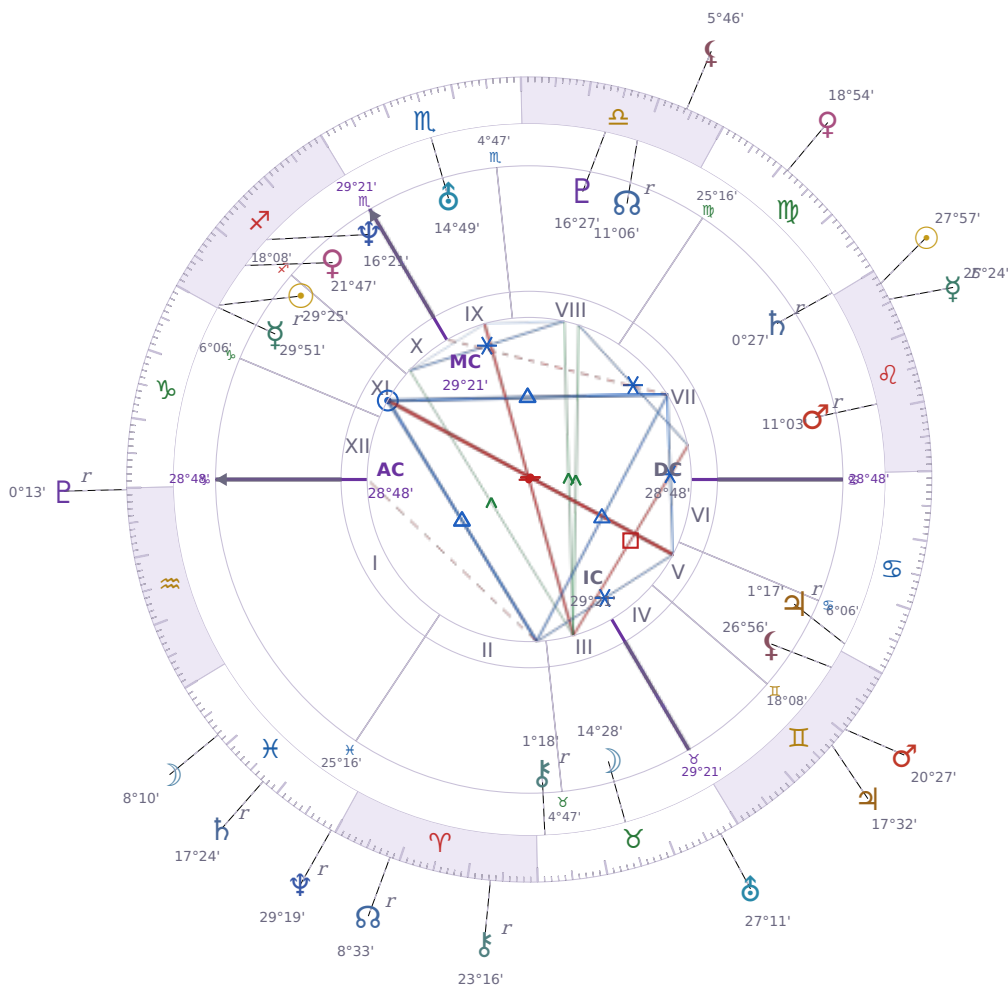

## DAILY PERSONAL HOROSCOPE

### Emmanuel Macron

President of France since 2017

♊ Sagittarius December 21, 1977 10:40 Amiens

**Tuesday, 20 August 2024**