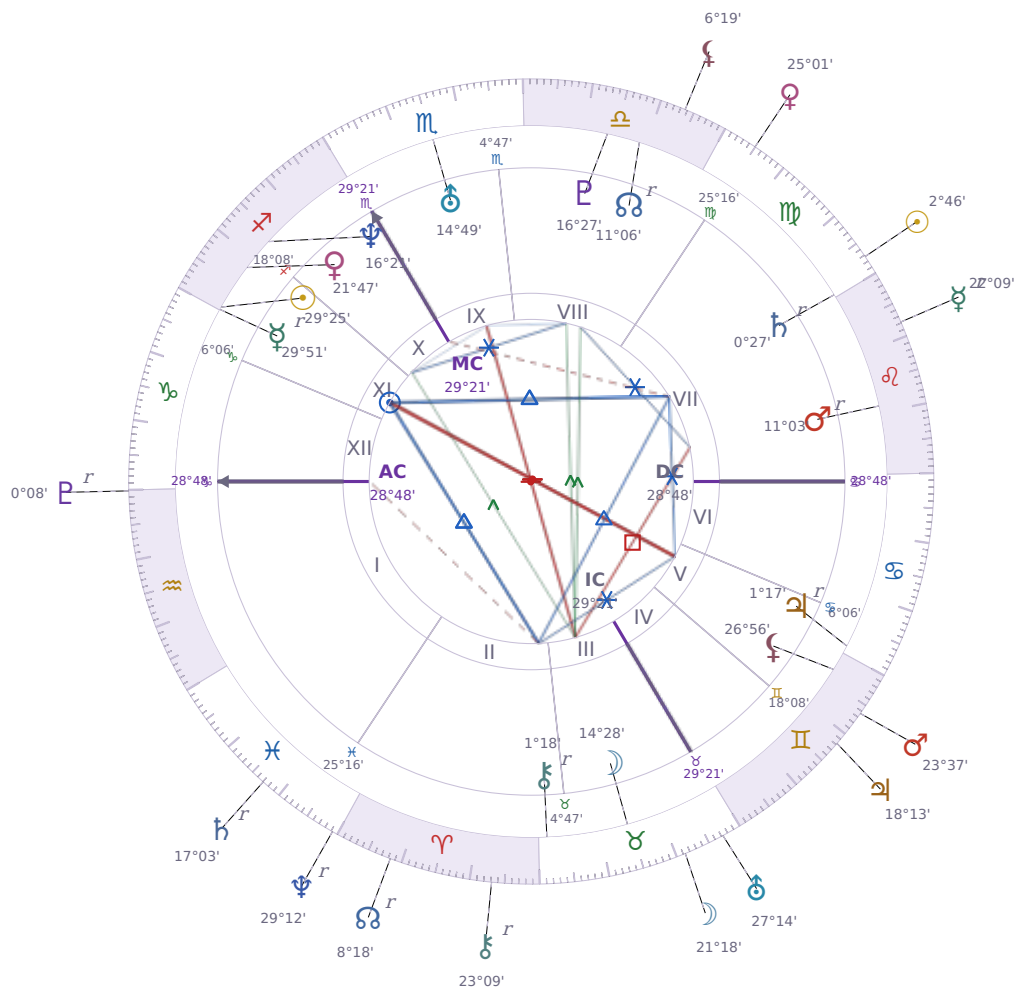

DAILY PERSONAL HOROSCOPE

## Emmanuel Macron

President of France since 2017

♊ Sagittarius December 21, 1977 10:40 Amiens

**Sunday, 25 August 2024**

TRANSITS FOR TODAY

☉ Sun	in ♍ Virgo	2°46'28"
☾ Moon	in ♉ Taurus	21°18'09"
☿ Mercury	in ♌ Leo <b>Rx</b>	22°09'02"
♀ Venus	in ♍ Virgo	25°01'45"
♂ Mars	in ♊ Gemini	23°37'38"
♃ Jupiter	in ♊ Gemini	18°13'27"
♄ Saturn	in ♓ Pisces <b>Rx</b>	17°03'35"

♅ Uranus	in ♉ Taurus	27°14'06"
♆ Neptune	in ♋ Pisces Rx	29°12'56"
♇ Pluto	in ♒ Aquarius Rx	0°08'04"
♁ Chiron	in ♈ Aries Rx	23°09'06"
♊ NNode	in ♈ Aries Rx	8°18'05"
♁ Lilith	in ♎ Libra	6°19'34"