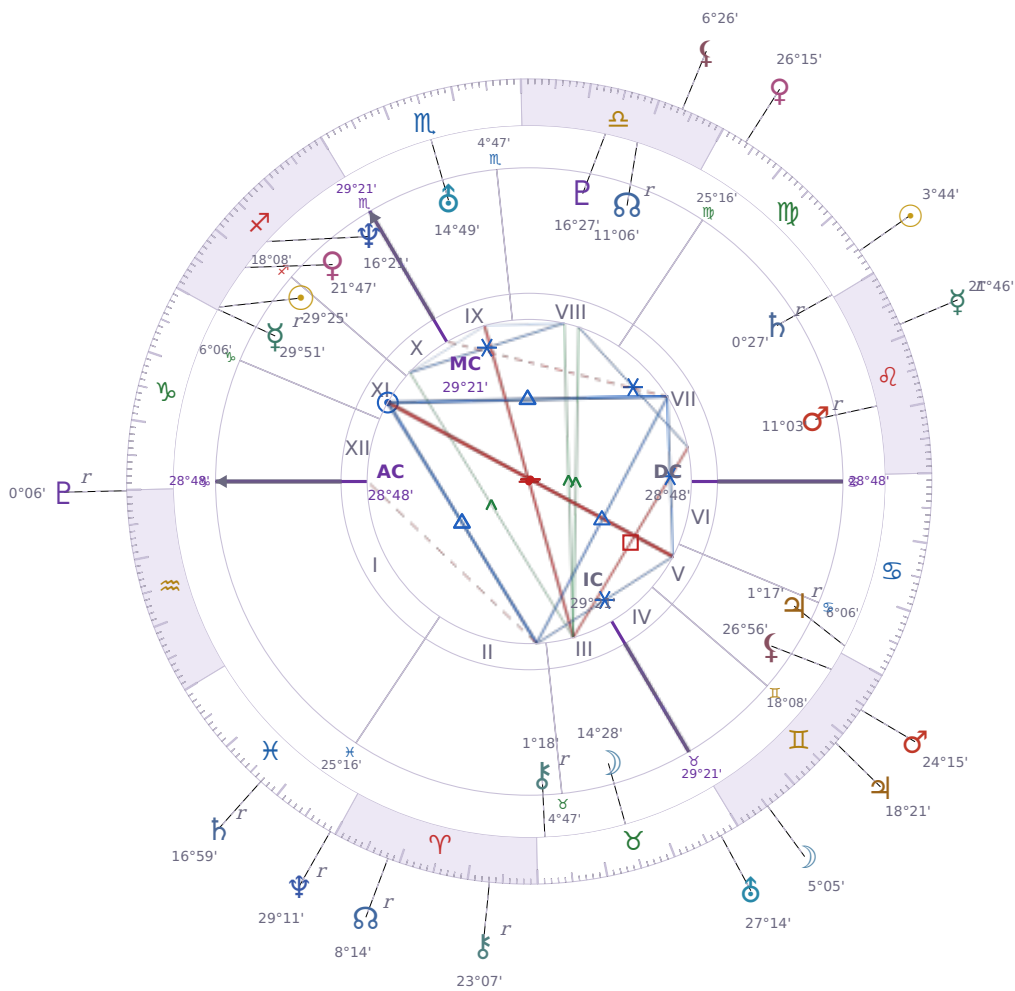

DAILY PERSONAL HOROSCOPE

Emmanuel Macron

President of France since 2017

♊ Sagittarius December 21, 1977 10:40 Amiens

Monday, 26 August 2024

TRANSITS FOR TODAY

☉ Sun	in ♍ Virgo	3°44'22"
☾ Moon	in ♊ Gemini	5°05'51"
☿ Mercury	in ♌ Leo Rx	21°47'00"
♀ Venus	in ♍ Virgo	26°15'16"
♂ Mars	in ♊ Gemini	24°15'19"
♃ Jupiter	in ♊ Gemini	18°21'13"
♄ Saturn	in ♋ Pisces Rx	16°59'12"

♅ Uranus	in ♉ Taurus	27°14'26"
♆ Neptune	in ♋ Pisces Rx	29°11'30"
♇ Pluto	in ♒ Aquarius Rx	0°06'56"
♁ Chiron	in ♈ Aries Rx	23°07'35"
♁ NNode	in ♈ Aries Rx	8°14'54"
♁ Lilith	in ♎ Libra	6°26'13"

NATAL PLANETS