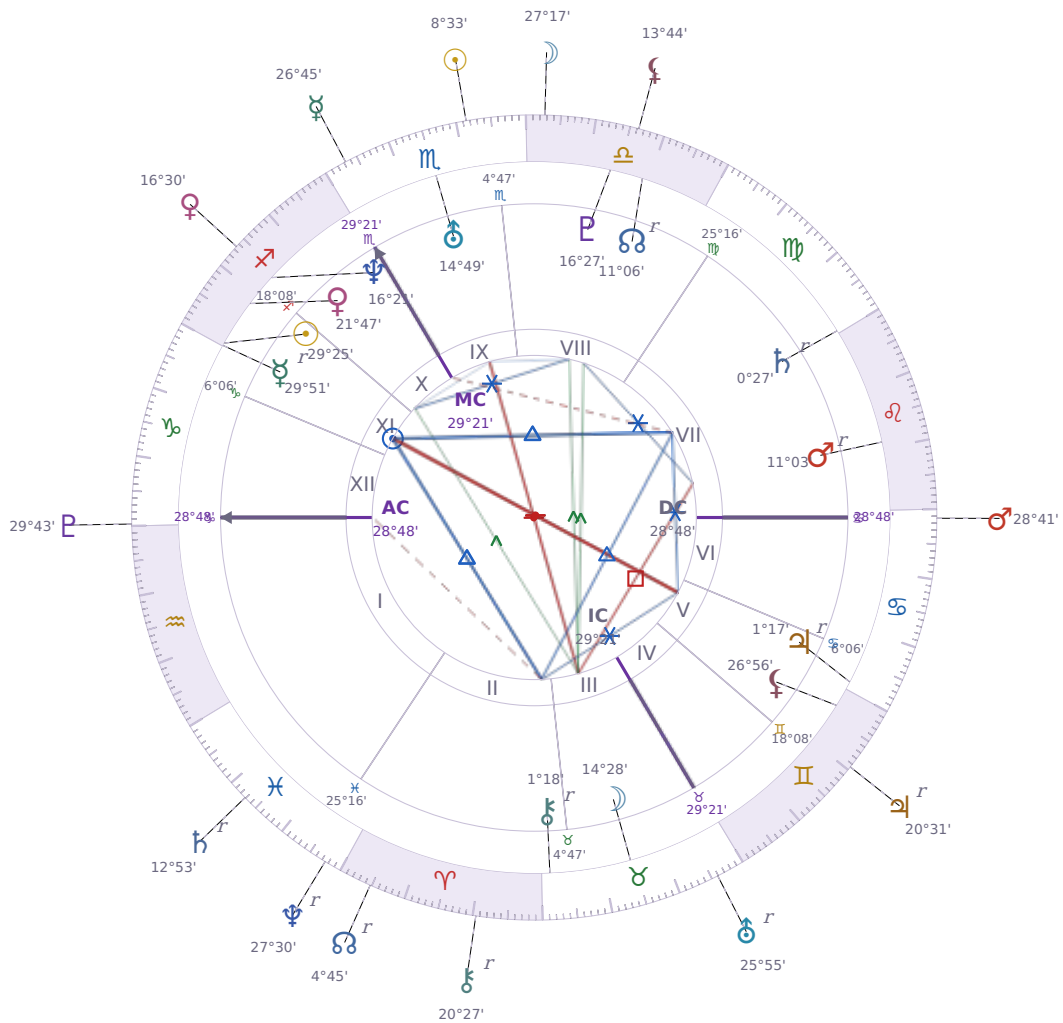

DAILY PERSONAL HOROSCOPE

Emmanuel Macron

President of France since 2017

♊ Sagittarius December 21, 1977 10:40 Amiens

Thursday, 31 October 2024

TRANSITS FOR TODAY

☉ Sun	in ♏ Scorpio	8°33'21"
☾ Moon	in ♎ Libra	27°17'05"
☿ Mercury	in ♏ Scorpio	26°45'32"
♀ Venus	in ♐ Sagittarius	16°30'13"
♂ Mars	in ♋ Cancer	28°41'46"
♃ Jupiter	in ♊ Gemini Rx	20°31'12"
♄ Saturn	in ♓ Pisces Rx	12°53'28"

♅ Uranus	in ♉ Taurus Rx	25°55'13"
♆ Neptune	in ♓ Pisces Rx	27°30'39"
♇ Pluto	in ♑ Capricorn	29°43'57"
♁ Chiron	in ♈ Aries Rx	20°27'36"
♊ NNode	in ♈ Aries Rx	4°45'11"
♁ Lilith	in ♎ Libra	13°44'46"

NATAL PLANETS