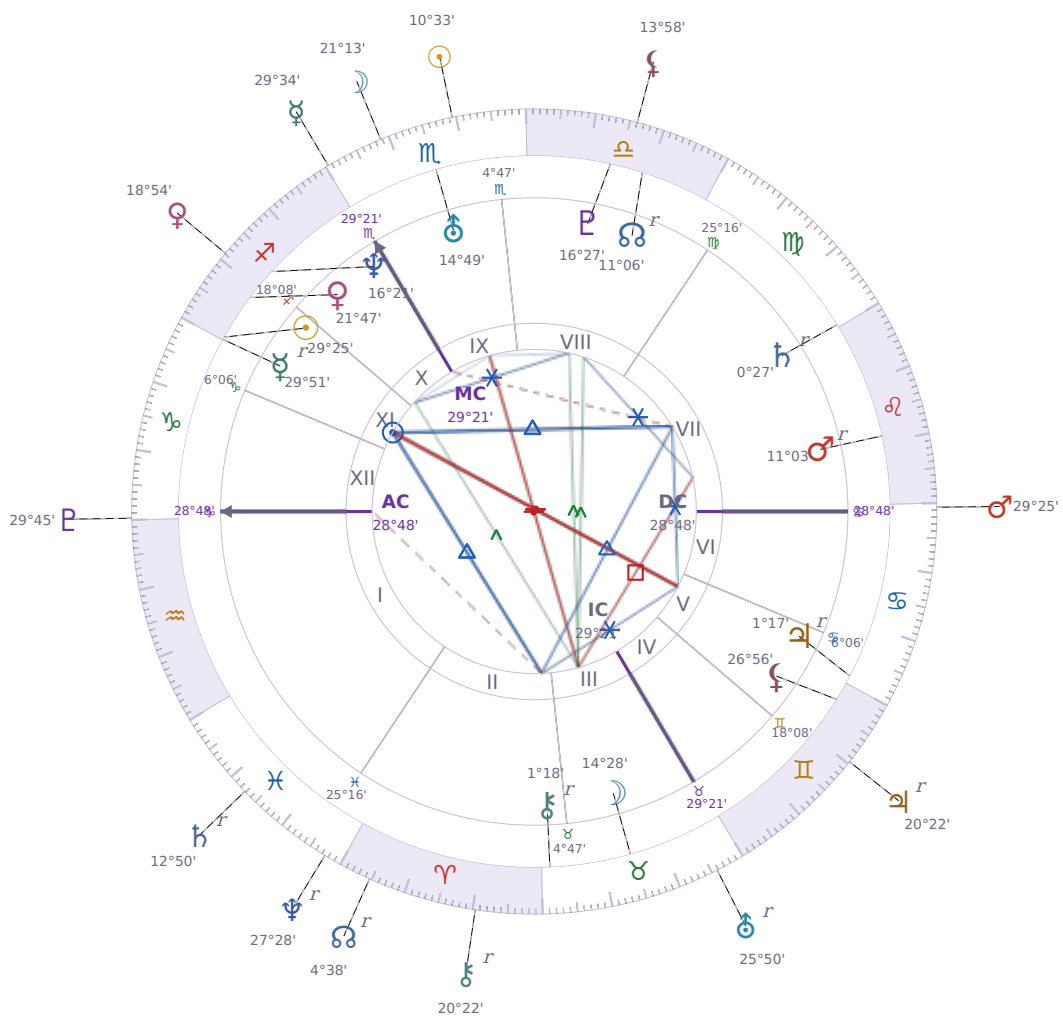

DAILY PERSONAL HOROSCOPE

Emmanuel Macron

President of France since 2017

♊ Sagittarius December 21, 1977 10:40 Amiens

Saturday, 2 November 2024

TRANSITS FOR TODAY

☉ Sun	in ♏ Scorpio	10°33'28"
☾ Moon	in ♏ Scorpio	21°13'42"
☿ Mercury	in ♏ Scorpio	29°34'35"
♀ Venus	in ♐ Sagittarius	18°54'22"
♂ Mars	in ♋ Cancer	29°25'05"
♃ Jupiter	in ♊ Gemini Rx	20°22'08"
♄ Saturn	in ♓ Pisces Rx	12°50'33"

♅ Uranus	in ♉ Taurus Rx	25°50'28"
♆ Neptune	in ♓ Pisces Rx	27°28'23"
♇ Pluto	in ♏ Capricorn	29°45'08"
♁ Chiron	in ♈ Aries Rx	20°22'29"
♊ NNode	in ♈ Aries Rx	4°38'50"
♁ Lilith	in ♎ Libra	13°58'03"

NATAL PLANETS