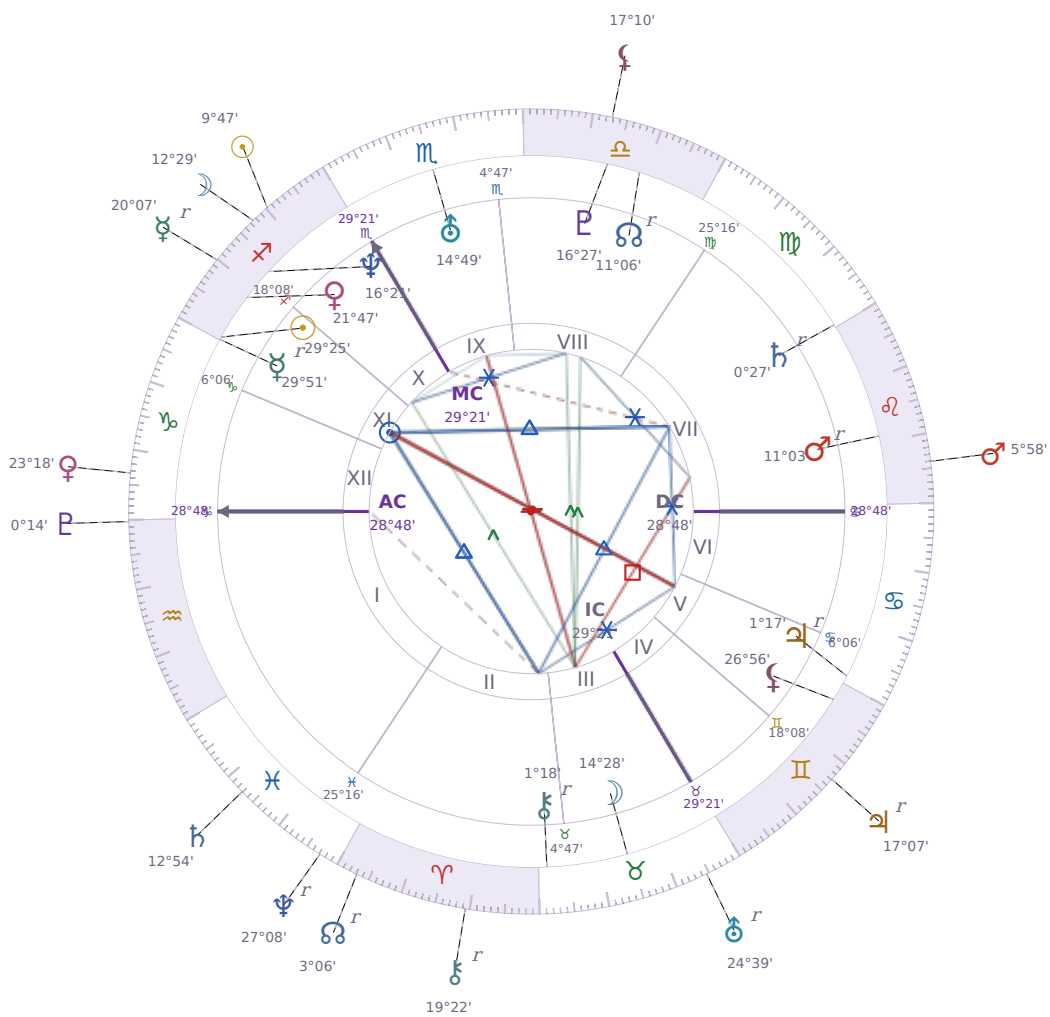

DAILY PERSONAL HOROSCOPE

Emmanuel Macron

President of France since 2017

♊ Sagittarius December 21, 1977 10:40 Amiens

Sunday, 1 December 2024

TRANSITS FOR TODAY

| | | |
|-----------|---------------------|-----------|
| ☉ Sun | in ♐ Sagittarius | 9°47'13" |
| ☾ Moon | in ♐ Sagittarius | 12°29'22" |
| ☿ Mercury | in ♐ Sagittarius Rx | 20°07'16" |
| ♀ Venus | in ♑ Capricorn | 23°18'27" |
| ♂ Mars | in ♌ Leo | 5°58'24" |
| ♃ Jupiter | in ♊ Gemini Rx | 17°07'18" |
| ♄ Saturn | in ♓ Pisces | 12°54'54" |

| | | | |
|-----------|----|-------------|-----------|
| ♅ Uranus | in | ♉ Taurus Rx | 24°39'01" |
| ♆ Neptune | in | ♓ Pisces Rx | 27°08'34" |
| ♇ Pluto | in | ♒ Aquarius | 0°14'13" |
| ♁ Chiron | in | ♈ Aries Rx | 19°22'04" |
| ♊ NNode | in | ♈ Aries Rx | 3°06'43" |
| ♁ Lilith | in | ♎ Libra | 17°10'51" |

NATAL PLANETS

| | | | | |
|--------------|----|---------------|-----------|---------|
| ☉ Sun | in | ♐ Sagittarius | 29°25'05" | XI |
| ☾ Moon | in | ♉ Taurus | 14°28'55" | III |
| ☿ Mercury | in | ♐ Sagittarius | 29°51'52" | XI Rx |
| ♀ Venus | in | ♐ Sagittarius | 21°47'46" | XI |
| ♂ Mars | in | ♌ Leo | 11°03'34" | VII Rx |
| ♃ Jupiter | in | ♋ Cancer | 1°17'35" | V Rx |
| ♄ Saturn | in | ♍ Virgo | 0°27'25" | VII Rx |
| ♅ Uranus | in | ♏ Scorpio | 14°49'33" | IX |
| ♆ Neptune | in | ♐ Sagittarius | 16°21'30" | X |
| ♇ Pluto | in | ♎ Libra | 16°27'10" | VIII |
| ♁ Chiron | in | ♉ Taurus | 1°18'59" | II Rx |
| ♊ North Node | in | ♎ Libra | 11°07'00" | VIII Rx |
| ♁ Lilith | in | ♊ Gemini | 26°56'07" | V |

♇ Pluto ∟ Semi sextile ☿ natal Mercury

Your thinking becomes **sharper and more direct** while this transit is active, and you find yourself cutting through confusion to get to what actually matters. People respond well to your communication right now because you speak with real conviction and skip the unnecessary parts. Over the coming weeks, you may notice conversations go deeper than usual and that others take your words seriously.