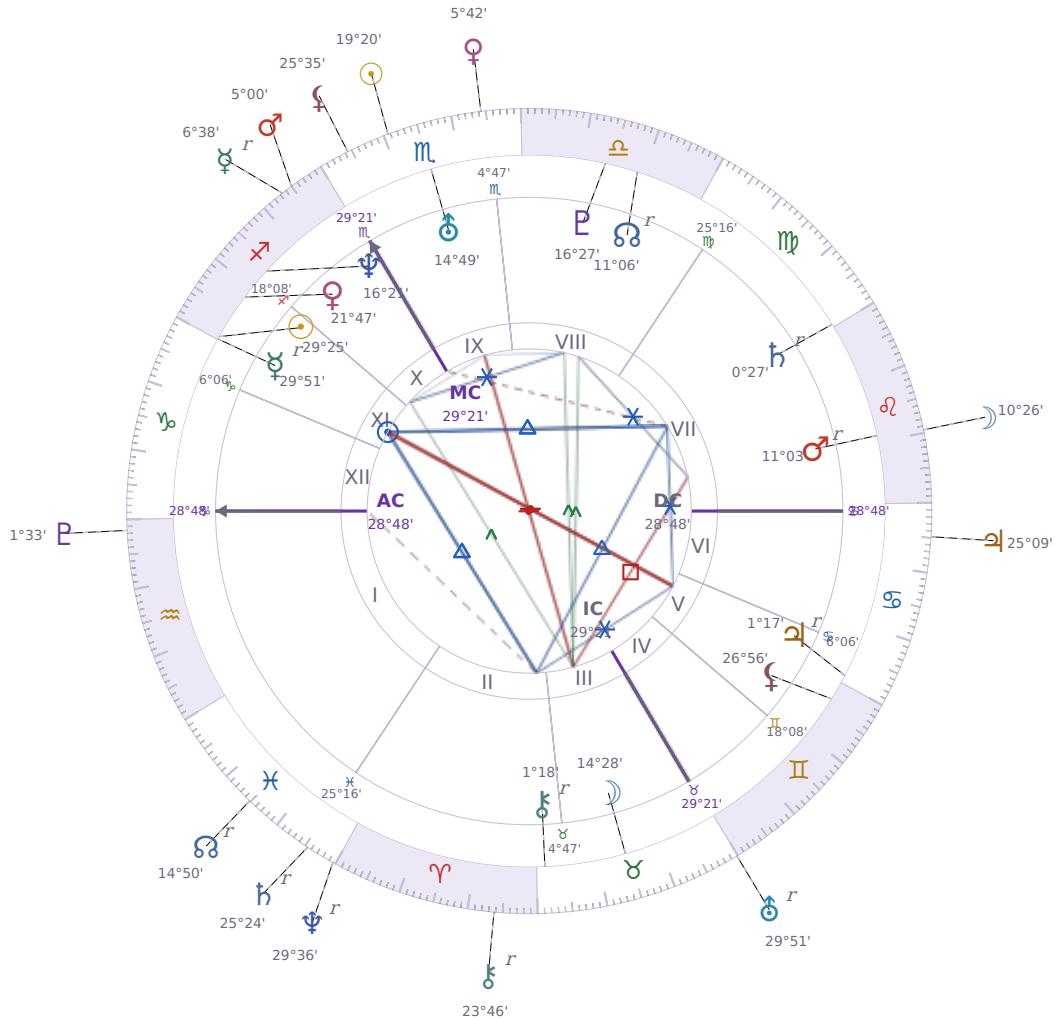

DAILY PERSONAL HOROSCOPE

Emmanuel Macron

President of France since 2017

♊ Sagittarius December 21, 1977 10:40 Amiens

Tuesday, 11 November 2025

TRANSITS FOR TODAY

☉ Sun	in ♏ Scorpio	19°20'55"
☾ Moon	in ♌ Leo	10°26'18"
☿ Mercury	in ♐ Sagittarius Rx	6°38'22"
♀ Venus	in ♏ Scorpio	5°42'29"
♂ Mars	in ♐ Sagittarius	5°00'27"
♃ Jupiter	in ♋ Cancer	25°09'09"
♄ Saturn	in ♓ Pisces Rx	25°24'12"
♅ Uranus	in ♉ Taurus Rx	29°51'44"
♆ Neptune	in ♓ Pisces Rx	29°36'18"
♇ Pluto	in ♒ Aquarius	1°33'33"
♁ Chiron	in ♈ Aries Rx	23°46'07"
♊ NNode	in ♓ Pisces Rx	14°50'39"
♋ Lilith	in ♏ Scorpio	25°35'58"

NATAL PLANETS

☉ Sun	in	♐ Sagittarius	29°25'05"	XI
☾ Moon	in	♉ Taurus	14°28'55"	III
☿ Mercury	in	♐ Sagittarius	29°51'52"	XI Rx
♀ Venus	in	♐ Sagittarius	21°47'46"	XI
♂ Mars	in	♌ Leo	11°03'34"	VII Rx
♃ Jupiter	in	♋ Cancer	1°17'35"	V Rx
♄ Saturn	in	♍ Virgo	0°27'25"	VII Rx
♅ Uranus	in	♏ Scorpio	14°49'33"	IX
♆ Neptune	in	♐ Sagittarius	16°21'30"	X
♇ Pluto	in	♎ Libra	16°27'10"	VIII
♁ Chiron	in	♉ Taurus	1°18'59"	II Rx
♁ North Node	in	♎ Libra	11°07'00"	VIII Rx
♁ Lilith	in	♊ Gemini	26°56'07"	V

KEY TRANSIT FACTORS

♅ Uranus qx Quincunx ☿ natal Mercury

While this lasts, your thinking becomes harder to organize—ideas arrive faster than you can sort them, and your usual way of explaining things stops working the way it normally does. You might find yourself changing your mind mid-conversation or struggling to finish a sentence because a completely different thought cuts in. This isn't permanent confusion, just a temporary mismatch between how your brain wants to work right now and how it usually operates.