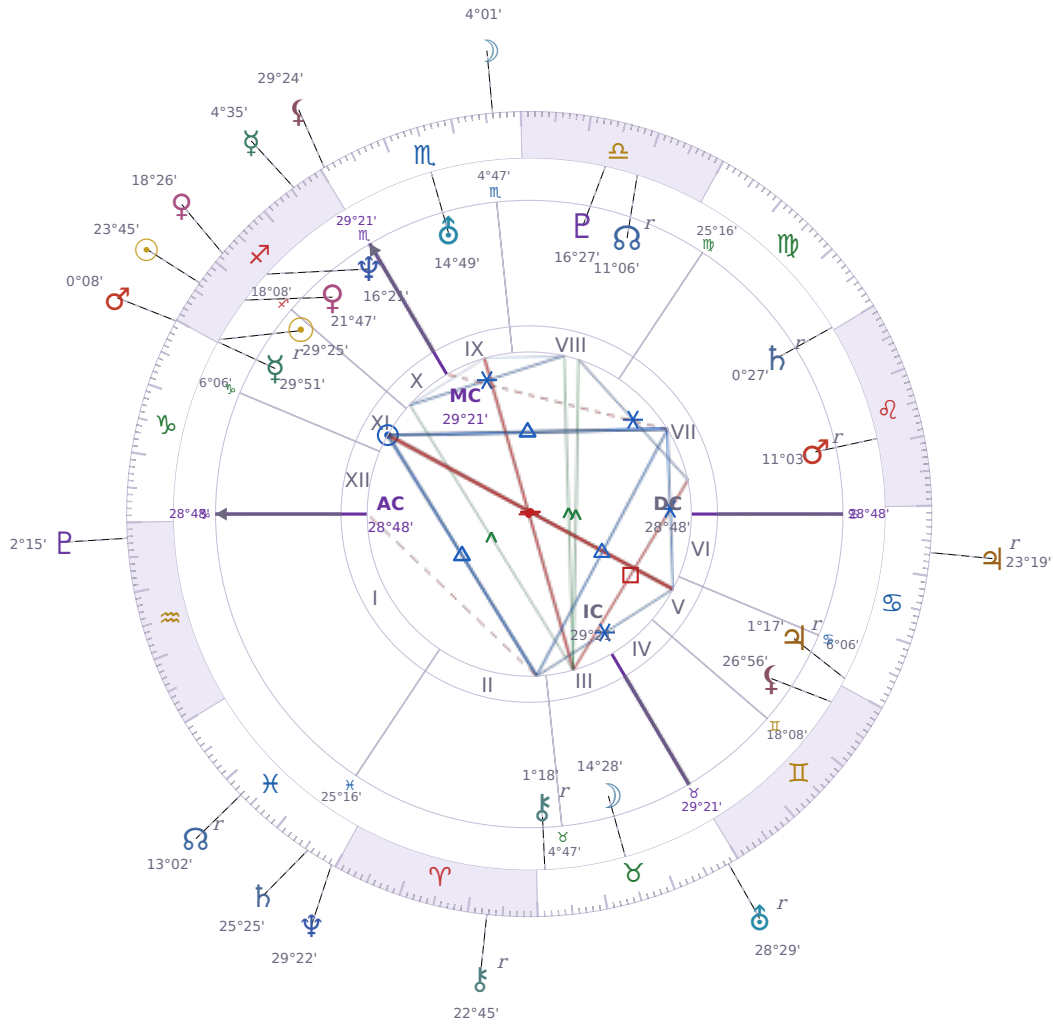

DAILY PERSONAL HOROSCOPE

Emmanuel Macron

President of France since 2017

♐ Sagittarius December 21, 1977 10:40 Amiens

Monday, 15 December 2025

TRANSITS FOR TODAY

☉ Sun	in ♐ Sagittarius	23°45'42"
☾ Moon	in ♏ Scorpio	4°01'38"
☿ Mercury	in ♐ Sagittarius	4°35'38"
♀ Venus	in ♐ Sagittarius	18°26'18"
♂ Mars	in ♐ Capricorn	0°08'22"
♃ Jupiter	in ♋ Cancer Rx	23°19'05"
♄ Saturn	in ♋ Pisces	25°25'36"
♅ Uranus	in ♉ Taurus Rx	28°29'01"
♆ Neptune	in ♋ Pisces	29°22'47"
♇ Pluto	in ♒ Aquarius	2°15'01"
♁ Chiron	in ♈ Aries Rx	22°45'11"
♊ NNNode	in ♋ Pisces Rx	13°02'39"
♁ Lilith	in ♏ Scorpio	29°24'23"

NATAL PLANETS

☉ Sun	in	♐ Sagittarius	29°25'05"	XI
☾ Moon	in	♉ Taurus	14°28'55"	III
☿ Mercury	in	♐ Sagittarius	29°51'52"	XI Rx
♀ Venus	in	♐ Sagittarius	21°47'46"	XI
♂ Mars	in	♌ Leo	11°03'34"	VII Rx
♃ Jupiter	in	♋ Cancer	1°17'35"	V Rx
♄ Saturn	in	♍ Virgo	0°27'25"	VII Rx
♅ Uranus	in	♏ Scorpio	14°49'33"	IX
♆ Neptune	in	♐ Sagittarius	16°21'30"	X
♇ Pluto	in	♎ Libra	16°27'10"	VIII
♁ Chiron	in	♉ Taurus	1°18'59"	II Rx
♊ North Node	in	♎ Libra	11°07'00"	VIII Rx
♁ Lilith	in	♊ Gemini	26°56'07"	V

KEY DATE

♂ Mars enters ♑ Capricorn

Mars in *Capricorn* brings **steady focus** to work and long-term goals, so people tend to notice they can **stick with difficult tasks** without burning out or losing patience. In relationships and at work, this transit makes people more **direct and serious** about what they want, which often means fewer complaints and more straightforward conversations about practical problems. Over the next weeks, expect a shift toward **getting results** rather than starting new things—the energy works best on finishing projects and building something that actually lasts.