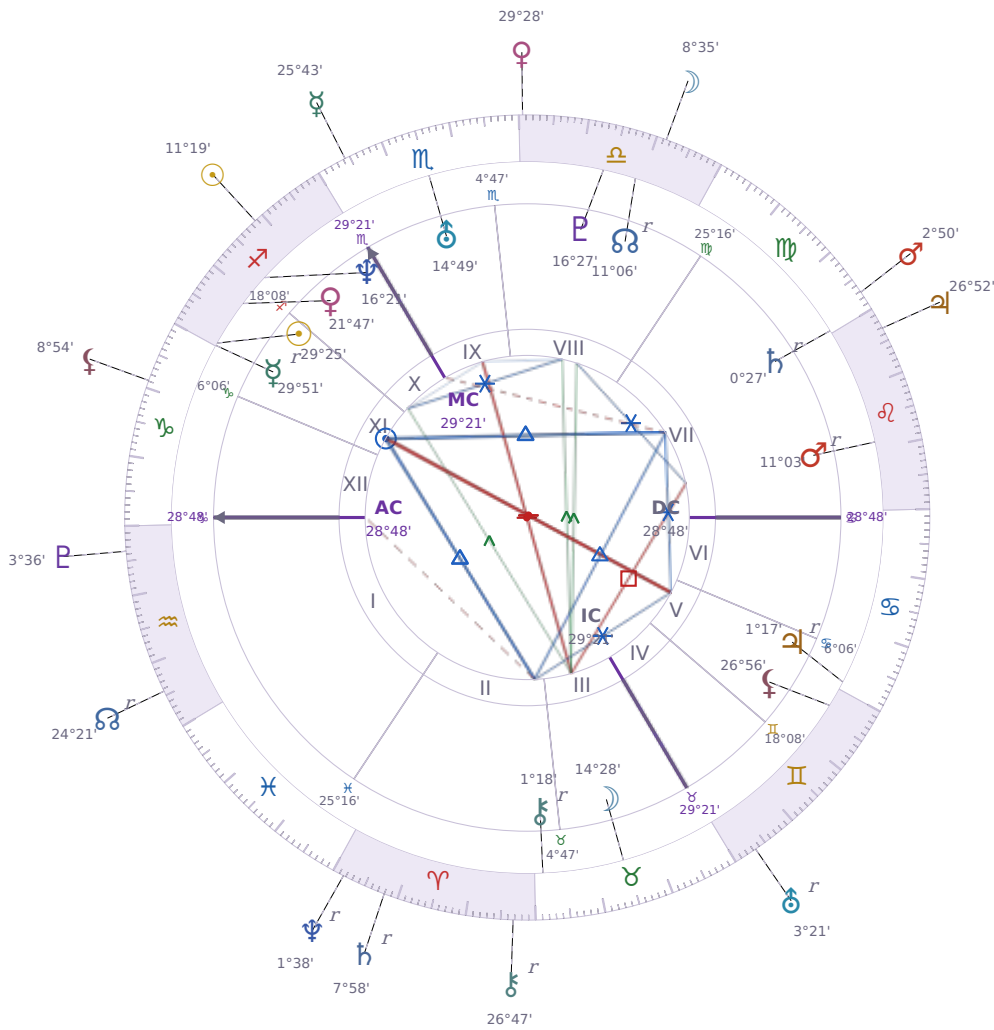

DAILY PERSONAL HOROSCOPE

Emmanuel Macron

President of France since 2017

♊ Sagittarius December 21, 1977 10:40 Amiens

Thursday, 3 December 2026

TRANSITS FOR TODAY

| | | |
|-----------|------------------|-----------|
| ☉ Sun | in ♐ Sagittarius | 11°19'34" |
| ☾ Moon | in ♎ Libra | 8°35'14" |
| ☿ Mercury | in ♏ Scorpio | 25°43'03" |
| ♀ Venus | in ♎ Libra | 29°28'19" |
| ♂ Mars | in ♏ Virgo | 2°50'36" |
| ♃ Jupiter | in ♌ Leo | 26°52'34" |
| ♄ Saturn | in ♈ Aries Rx | 7°58'56" |

| | | | |
|-----------|----|---------------|-----------|
| ♅ Uranus | in | ♊ Gemini Rx | 3°21'34" |
| ♆ Neptune | in | ♈ Aries Rx | 1°38'18" |
| ♇ Pluto | in | ♈ Aquarius | 3°36'39" |
| ♁ Chiron | in | ♈ Aries Rx | 26°47'42" |
| ♊ NNode | in | ♈ Aquarius Rx | 24°21'10" |
| ♁ Lilith | in | ♏ Capricorn | 8°54'06" |

NATAL PLANETS

| | | | | |
|--------------|----|---------------|-----------|---------|
| ☉ Sun | in | ♐ Sagittarius | 29°25'05" | XI |
| ☾ Moon | in | ♉ Taurus | 14°28'55" | III |
| ☿ Mercury | in | ♐ Sagittarius | 29°51'52" | XI Rx |
| ♀ Venus | in | ♐ Sagittarius | 21°47'46" | XI |
| ♂ Mars | in | ♌ Leo | 11°03'34" | VII Rx |
| ♃ Jupiter | in | ♋ Cancer | 1°17'35" | V Rx |
| ♄ Saturn | in | ♍ Virgo | 0°27'25" | VII Rx |
| ♅ Uranus | in | ♏ Scorpio | 14°49'33" | IX |
| ♆ Neptune | in | ♐ Sagittarius | 16°21'30" | X |
| ♇ Pluto | in | ♎ Libra | 16°27'10" | VIII |
| ♁ Chiron | in | ♉ Taurus | 1°18'59" | II Rx |
| ♊ North Node | in | ♎ Libra | 11°07'00" | VIII Rx |
| ♁ Lilith | in | ♊ Gemini | 26°56'07" | V |