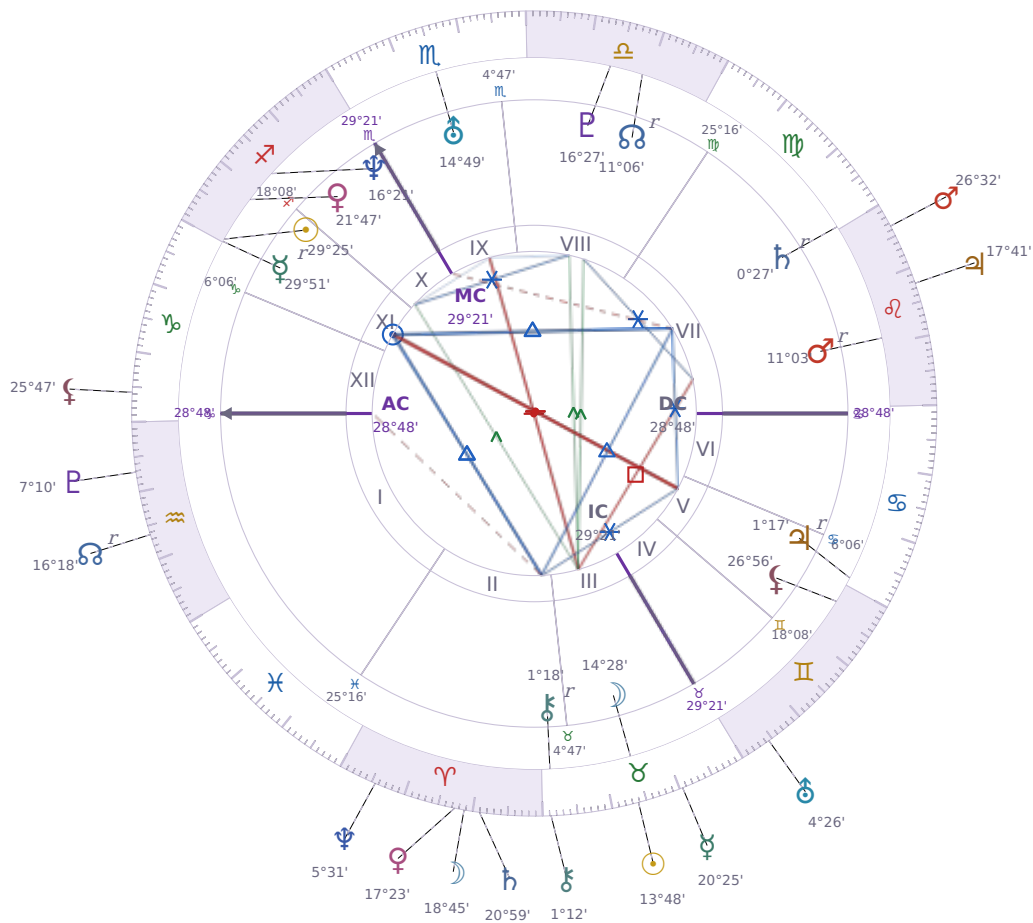

## DAILY PERSONAL HOROSCOPE

### Emmanuel Macron

President of France since 2017

♊ Sagittarius December 21, 1977 10:40 Amiens

**Tuesday, 4 May 2027**