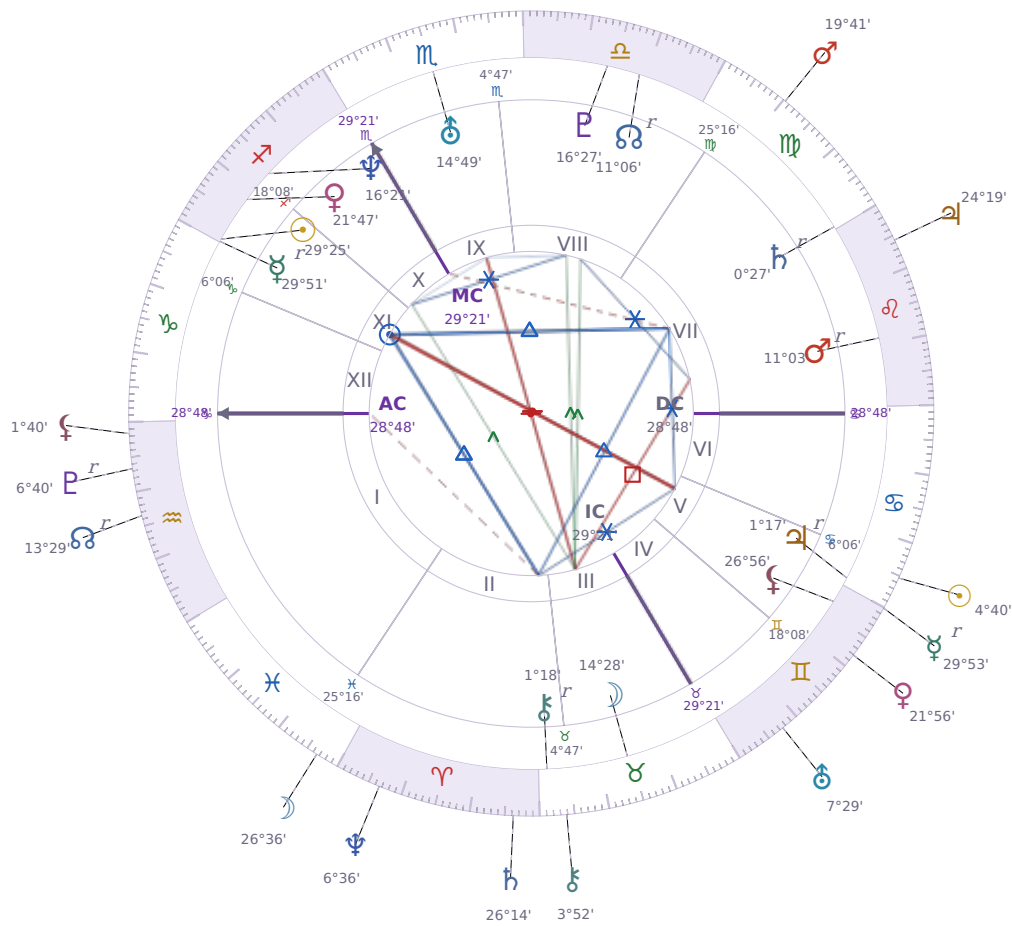

DAILY PERSONAL HOROSCOPE

Emmanuel Macron

President of France since 2017

♊ Sagittarius December 21, 1977 10:40 Amiens

Saturday, 26 June 2027

TRANSITS FOR TODAY

☉ Sun	in ♋ Cancer	4°40'57"
☾ Moon	in ♓ Pisces	26°36'37"
☿ Mercury	in ♊ Gemini Rx	29°53'54"
♀ Venus	in ♊ Gemini	21°56'36"
♂ Mars	in ♍ Virgo	19°41'15"
♃ Jupiter	in ♌ Leo	24°19'57"
♄ Saturn	in ♈ Aries	26°14'48"

♅ Uranus	in ♊ Gemini	7°29'01"
♆ Neptune	in ♈ Aries	6°36'34"
♇ Pluto	in ♒ Aquarius Rx	6°40'27"
♁ Chiron	in ♉ Taurus	3°52'23"
♁ NNode	in ♒ Aquarius Rx	13°29'54"
♁ Lilith	in ♒ Aquarius	1°40'16"

NATAL PLANETS