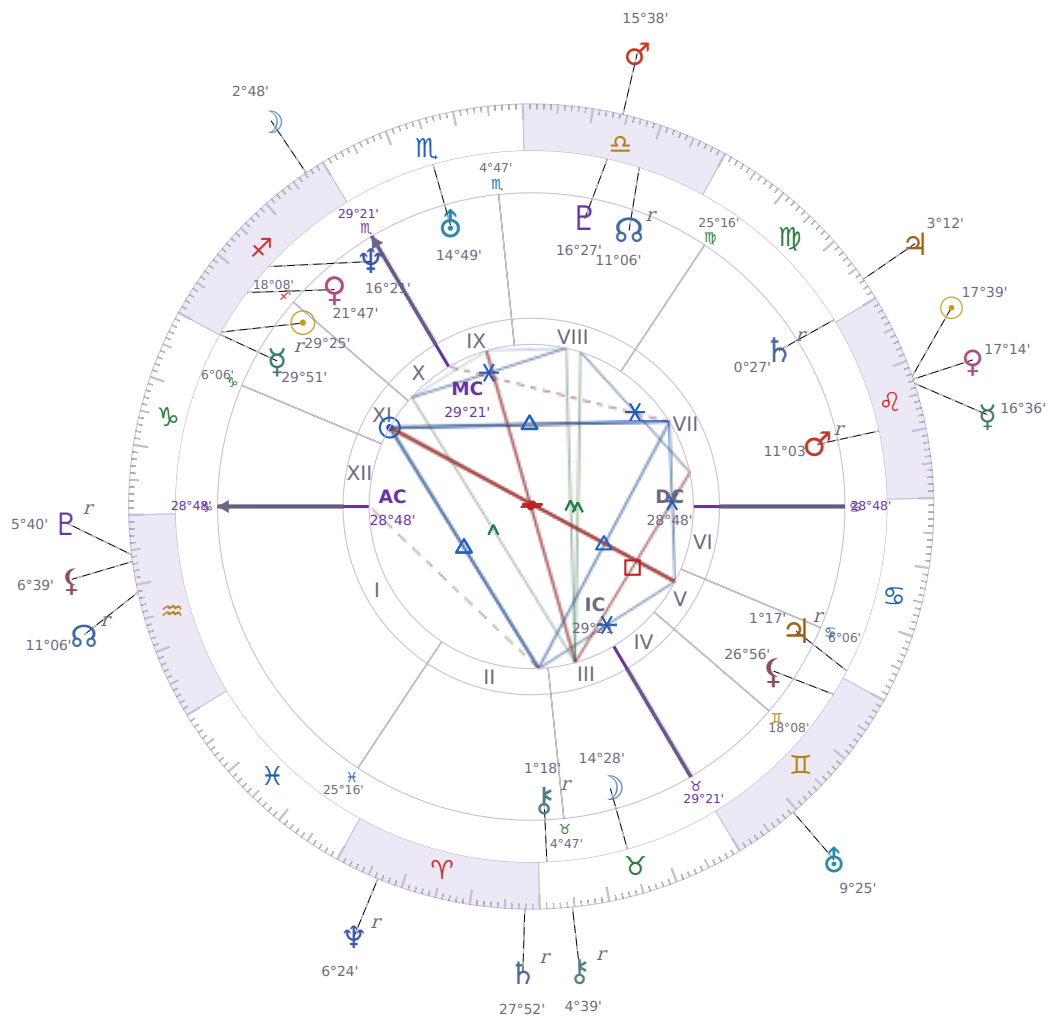

DAILY PERSONAL HOROSCOPE

Emmanuel Macron

President of France since 2017

♊ Sagittarius December 21, 1977 10:40 Amiens

Tuesday, 10 August 2027

TRANSITS FOR TODAY

☉ Sun	in ♌ Leo	17°39'30"
☾ Moon	in ♏ Sagittarius	2°48'39"
☿ Mercury	in ♌ Leo	16°36'41"
♀ Venus	in ♌ Leo	17°14'25"
♂ Mars	in ♎ Libra	15°38'16"
♃ Jupiter	in ♍ Virgo	3°12'03"
♄ Saturn	in ♈ Aries Rx	27°52'48"

♅ Uranus	in ♊ Gemini	9°25'00"
♆ Neptune	in ♈ Aries Rx	6°24'02"
♇ Pluto	in ♒ Aquarius Rx	5°40'36"
♁ Chiron	in ♉ Taurus Rx	4°39'55"
♁ NNode	in ♒ Aquarius Rx	11°06'56"
♁ Lilith	in ♒ Aquarius	6°39'22"

NATAL PLANETS