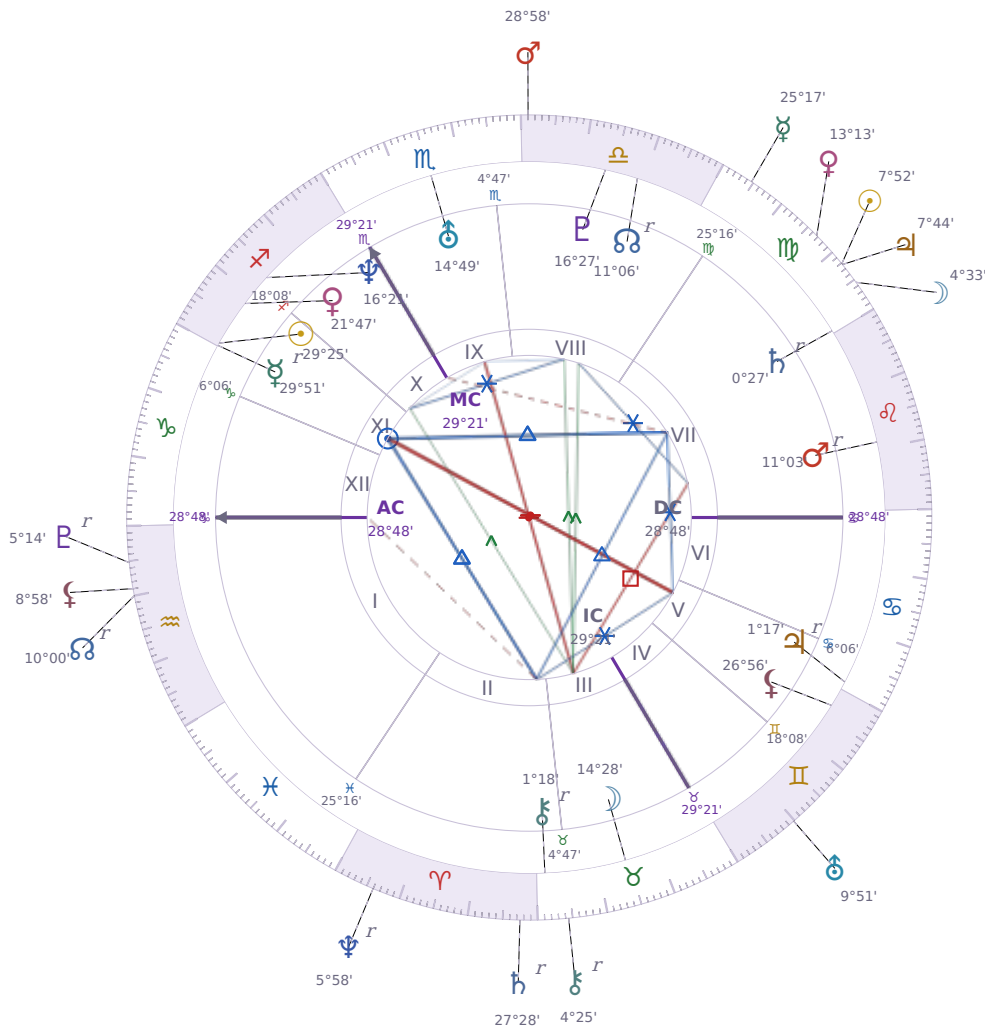

DAILY PERSONAL HOROSCOPE

## Emmanuel Macron

President of France since 2017

♊ Sagittarius December 21, 1977 10:40 Amiens

**Tuesday, 31 August 2027**

TRANSITS FOR TODAY

☉ Sun	in ♎ Virgo	7°52'30"
☾ Moon	in ♎ Virgo	4°33'03"
☿ Mercury	in ♎ Virgo	25°17'25"
♀ Venus	in ♎ Virgo	13°13'42"
♂ Mars	in ♎ Libra	28°58'15"
♃ Jupiter	in ♎ Virgo	7°44'03"
♄ Saturn	in ♈ Aries Rx	27°28'35"

## KEY TRANSIT FACTORS