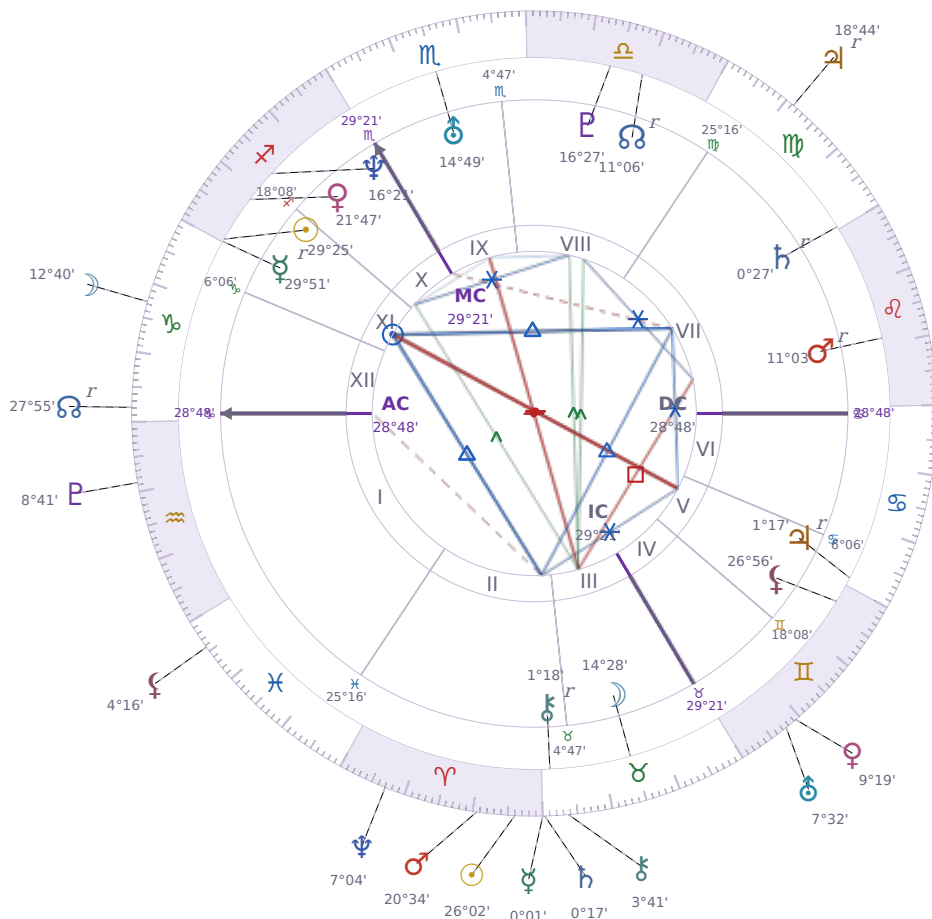

DAILY PERSONAL HOROSCOPE

## Emmanuel Macron

President of France since 2017

♊ Sagittarius December 21, 1977 10:40 Amiens

**Saturday, 15 April 2028**

TRANSITS FOR TODAY

☉ Sun	in ♈ Aries	26°02'30"
☾ Moon	in ♐ Capricorn	12°40'11"
☿ Mercury	in ♉ Taurus	0°01'03"
♀ Venus	in ♊ Gemini	9°19'14"
♂ Mars	in ♈ Aries	20°34'58"
♃ Jupiter	in ♍ Virgo Rx	18°44'28"
♄ Saturn	in ♉ Taurus	0°17'54"