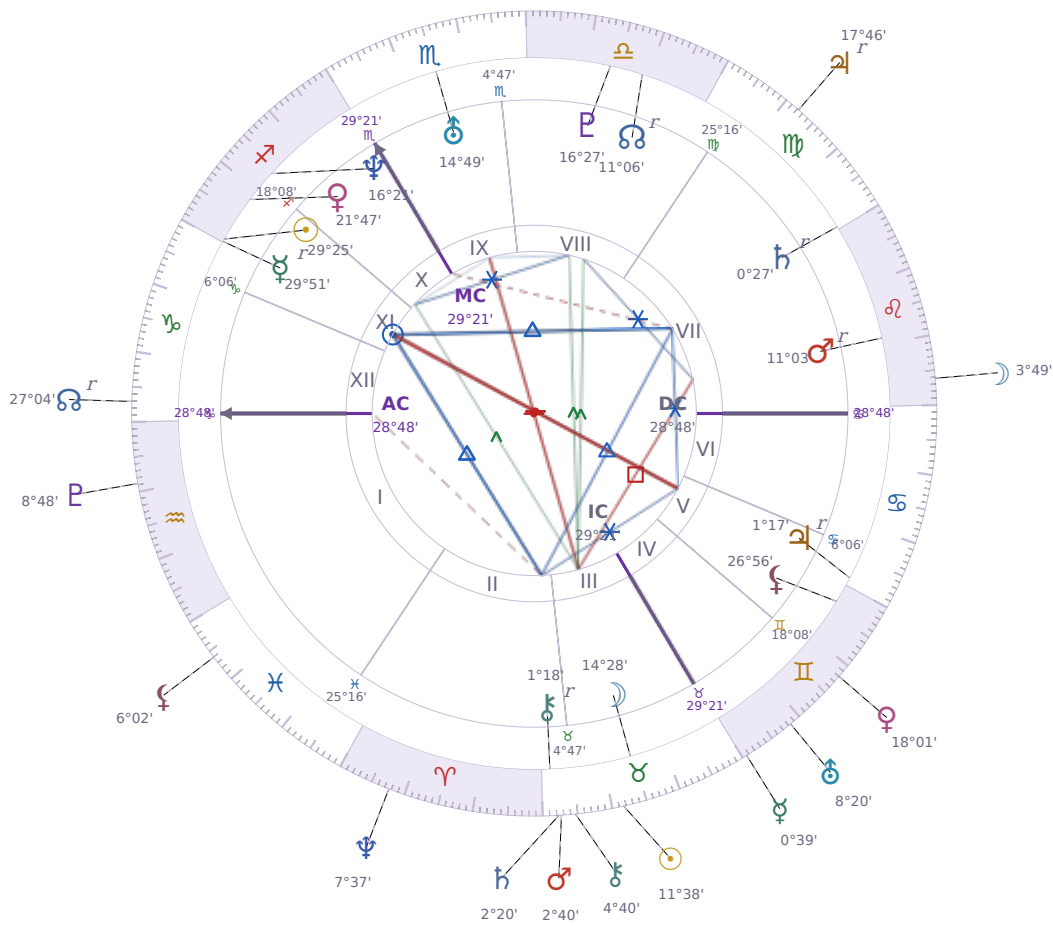

DAILY PERSONAL HOROSCOPE

## Emmanuel Macron

President of France since 2017

♊ Sagittarius December 21, 1977 10:40 Amiens

**Monday, 1 May 2028**

TRANSITS FOR TODAY

☉ Sun	in ♉ Taurus	11°38'19"
☾ Moon	in ♌ Leo	3°49'31"
☿ Mercury	in ♊ Gemini	0°39'39"
♀ Venus	in ♊ Gemini	18°01'33"
♂ Mars	in ♉ Taurus	2°40'49"
♃ Jupiter	in ♍ Virgo Rx	17°46'16"
♄ Saturn	in ♉ Taurus	2°20'03"