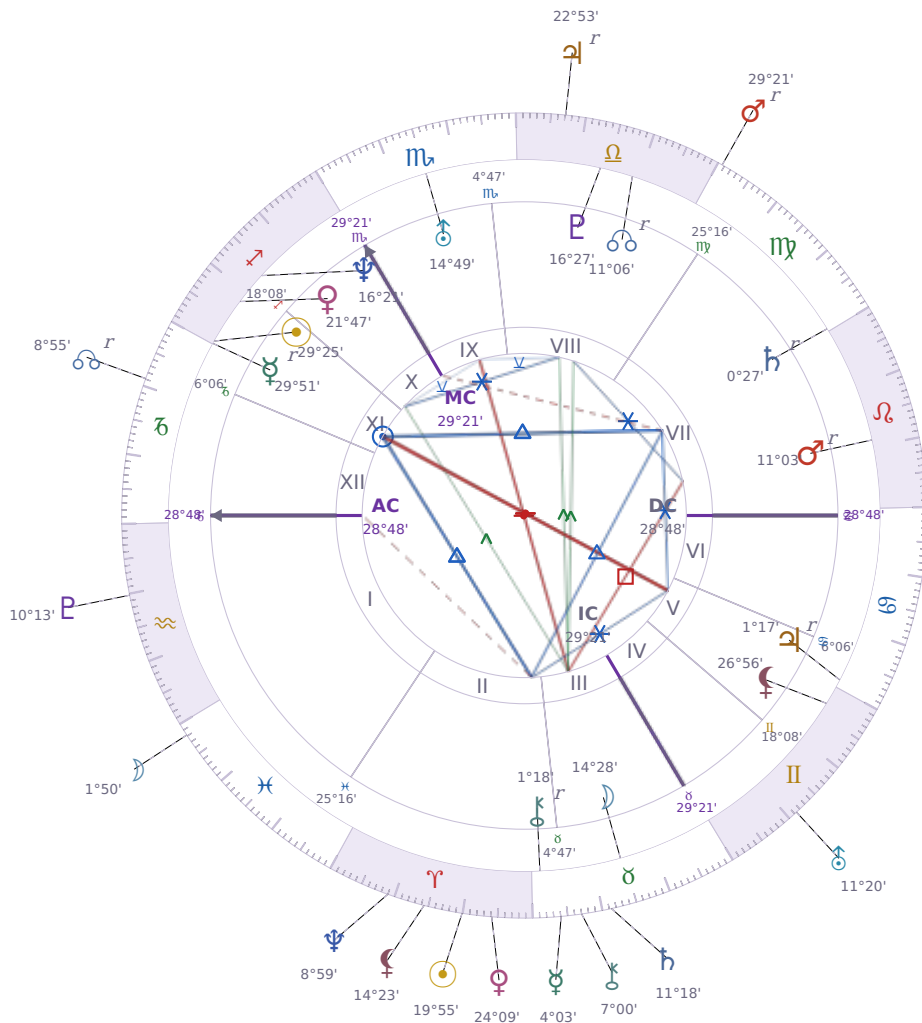

DAILY PERSONAL HOROSCOPE

## Emmanuel Macron

President of France since 2017

♊ Sagittarius December 21, 1977 10:40 Amiens

Monday, 9 April 2029

TRANSITS FOR TODAY

☉ Sun	in ♈ Aries	19°55'12"
☾ Moon	in ♓ Pisces	1°50'42"
☿ Mercury	in ♉ Taurus	4°03'52"
♀ Venus	in ♈ Aries	24°09'48"
♂ Mars	in ♍ Virgo Rx	29°21'06"
♃ Jupiter	in ♎ Libra Rx	22°53'02"
♄ Saturn	in ♉ Taurus	11°18'55"

♅ Uranus	in ♊ Gemini	11°20'56"
♆ Neptune	in ♈ Aries	8°59'55"
♇ Pluto	in ♒ Aquarius	10°13'27"
♁ Chiron	in ♉ Taurus	7°00'07"
♁ NNode	in ♐ Capricorn Rx	8°55'14"
♁ Lilith	in ♈ Aries	14°23'38"