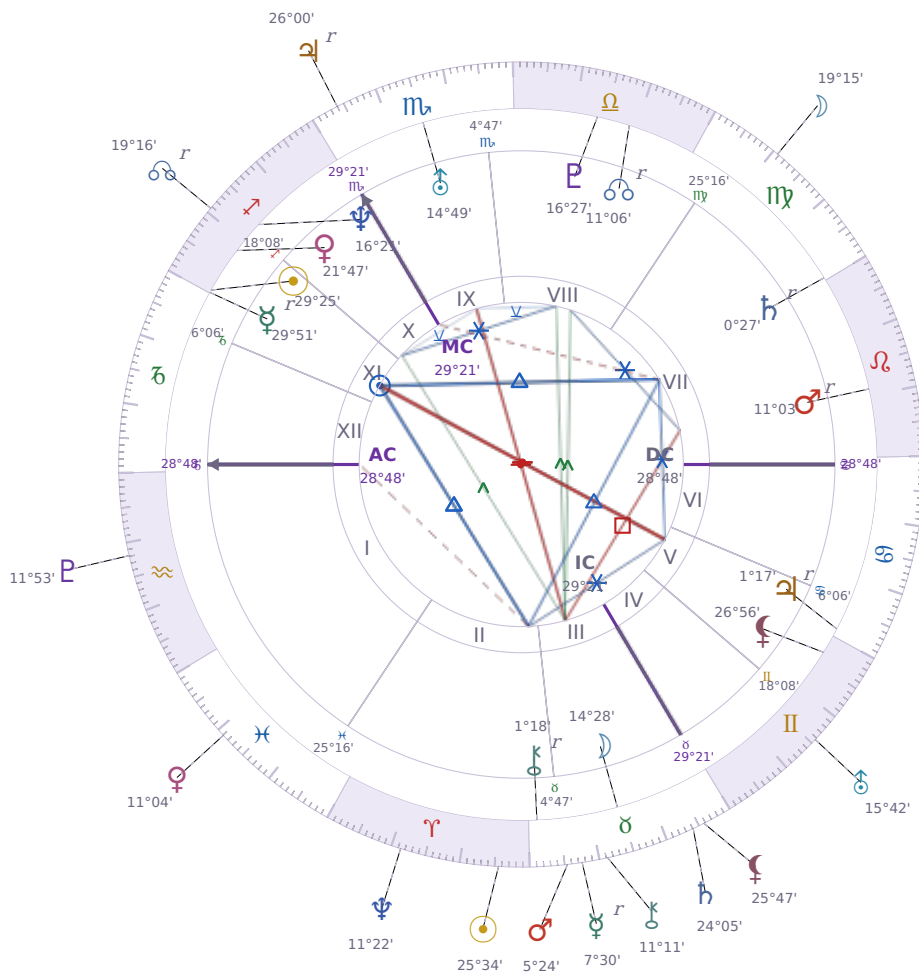

DAILY PERSONAL HOROSCOPE

Emmanuel Macron

President of France since 2017

♊ Sagittarius December 21, 1977 10:40 Amiens

Monday, 15 April 2030

TRANSITS FOR TODAY

☉ Sun	in ♈ Aries	25°34'17"
☾ Moon	in ♍ Virgo	19°15'17"
☿ Mercury	in ♉ Taurus Rx	7°30'20"
♀ Venus	in ♓ Pisces	11°04'36"
♂ Mars	in ♉ Taurus	5°24'14"
♃ Jupiter	in ♏ Scorpio Rx	26°00'36"
♄ Saturn	in ♉ Taurus	24°05'13"

♅ Uranus	in ♊ Gemini	15°42'56"
♆ Neptune	in ♈ Aries	11°22'08"
♇ Pluto	in ♒ Aquarius	11°53'20"
♁ Chiron	in ♉ Taurus	11°11'39"
♁ NNode	in ♐ Sagittarius Rx	19°16'29"
♁ Lilith	in ♉ Taurus	25°47'14"

NATAL PLANETS