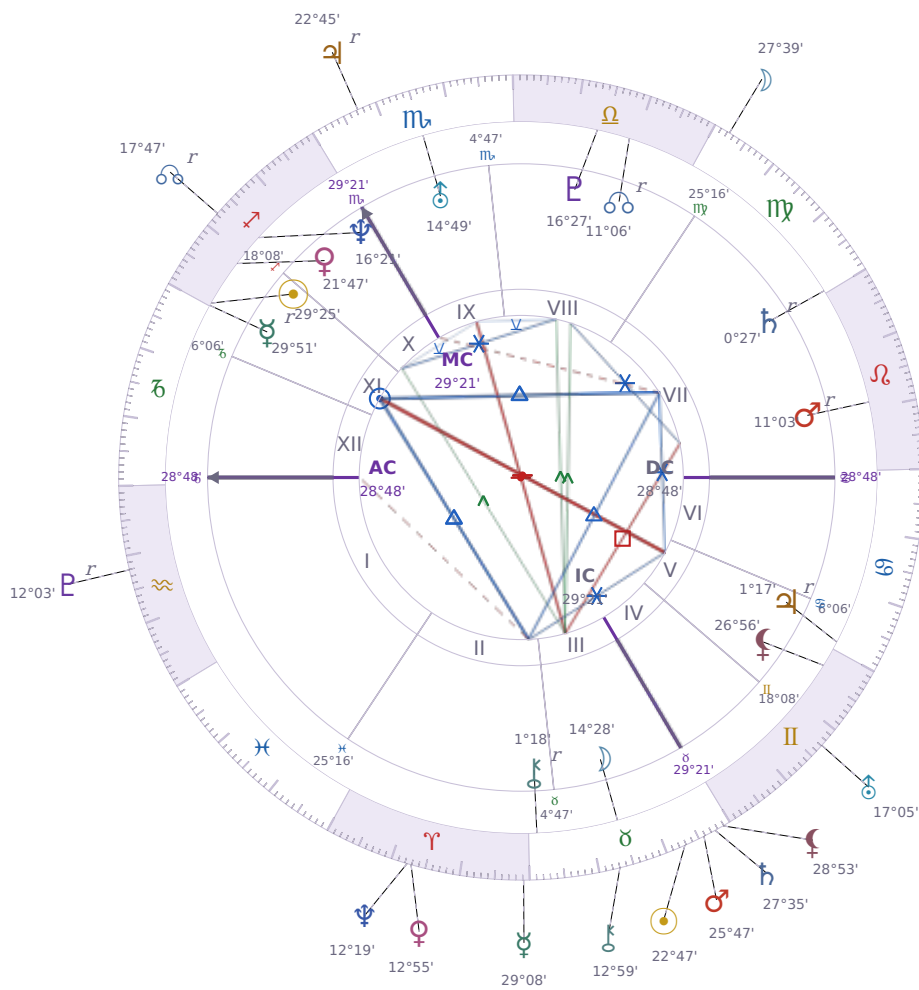

DAILY PERSONAL HOROSCOPE

## Emmanuel Macron

President of France since 2017

♊ Sagittarius December 21, 1977 10:40 Amiens

**Monday, 13 May 2030**

TRANSITS FOR TODAY

☉ Sun	in ♉ Taurus	22°47'12"
☾ Moon	in ♏ Virgo	27°39'45"
☿ Mercury	in ♈ Aries	29°08'14"
♀ Venus	in ♈ Aries	12°55'13"
♂ Mars	in ♉ Taurus	25°47'36"
♃ Jupiter	in ♏ Scorpio Rx	22°45'59"
♄ Saturn	in ♉ Taurus	27°35'51"