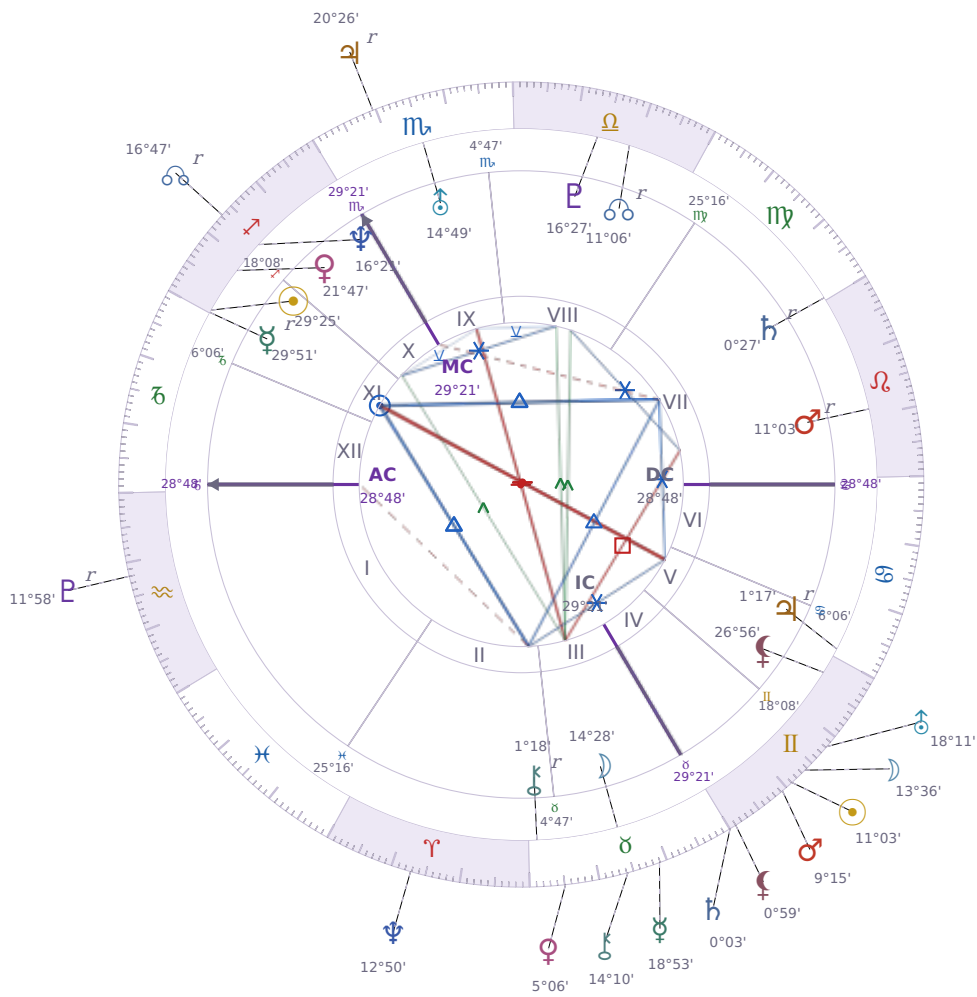

DAILY PERSONAL HOROSCOPE

Emmanuel Macron

President of France since 2017

♊ Sagittarius December 21, 1977 10:40 Amiens

Saturday, 1 June 2030

TRANSITS FOR TODAY

☉ Sun	in ♊ Gemini	11°03'27"
☾ Moon	in ♊ Gemini	13°36'31"
☿ Mercury	in ♉ Taurus	18°53'13"
♀ Venus	in ♉ Taurus	5°06'51"
♂ Mars	in ♊ Gemini	9°15'01"
♃ Jupiter	in ♏ Scorpio Rx	20°26'25"
♄ Saturn	in ♊ Gemini	0°03'01"

♅ Uranus	in ♊ Gemini	18°11'17"
♆ Neptune	in ♈ Aries	12°50'27"
♇ Pluto	in ♒ Aquarius Rx	11°58'38"
♁ Chiron	in ♉ Taurus	14°10'09"
♋ NNode	in ♐ Sagittarius Rx	16°47'09"
♁ Lilith	in ♊ Gemini	0°59'57"

NATAL PLANETS