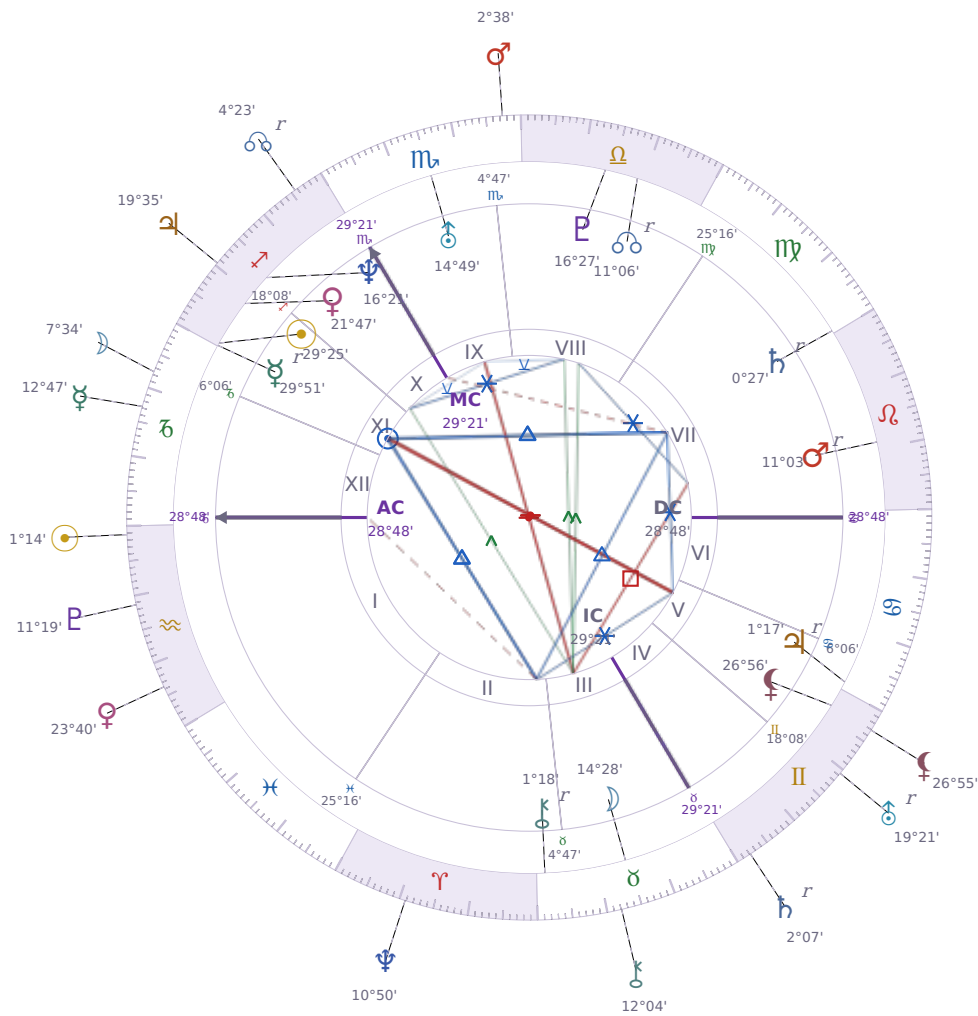

DAILY PERSONAL HOROSCOPE

Emmanuel Macron

President of France since 2017

♊ Sagittarius December 21, 1977 10:40 Amiens

Tuesday, 21 January 2031

TRANSITS FOR TODAY

☉ Sun	in ♒ Aquarius	1°14'20"
☾ Moon	in ♑ Capricorn	7°34'11"
☿ Mercury	in ♑ Capricorn	12°47'19"
♀ Venus	in ♒ Aquarius	23°40'35"
♂ Mars	in ♏ Scorpio	2°38'13"
♃ Jupiter	in ♐ Sagittarius	19°35'03"
♄ Saturn	in ♊ Gemini Rx	2°07'16"

♅ Uranus	in ♊ Gemini	Rx	19°21'37"
♆ Neptune	in ♈ Aries		10°50'37"
♇ Pluto	in ♒ Aquarius		11°19'23"
♁ Chiron	in ♉ Taurus		12°04'17"
♊ NNode	in ♐ Sagittarius	Rx	4°23'42"
♁ Lilith	in ♊ Gemini		26°55'31"

NATAL PLANETS