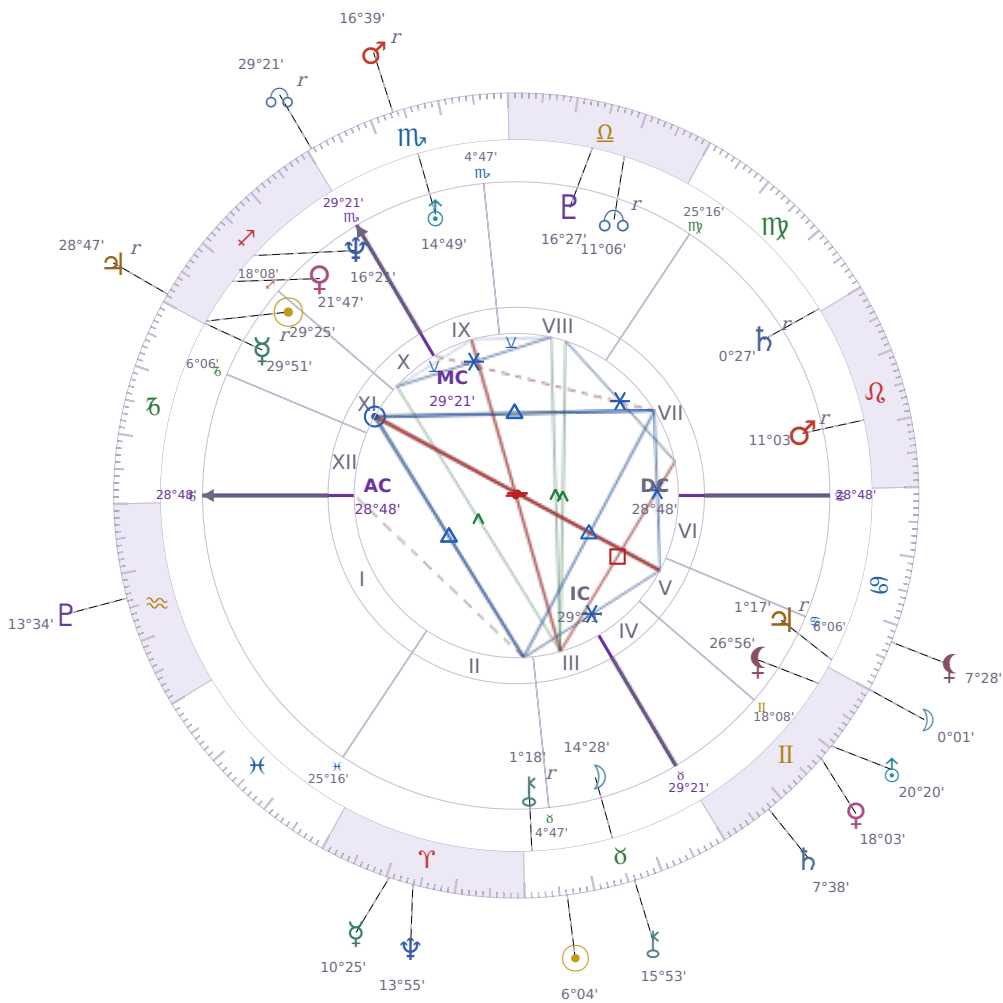

## DAILY PERSONAL HOROSCOPE

### Emmanuel Macron

President of France since 2017

♊ Sagittarius December 21, 1977 10:40 Amiens

**Saturday, 26 April 2031**