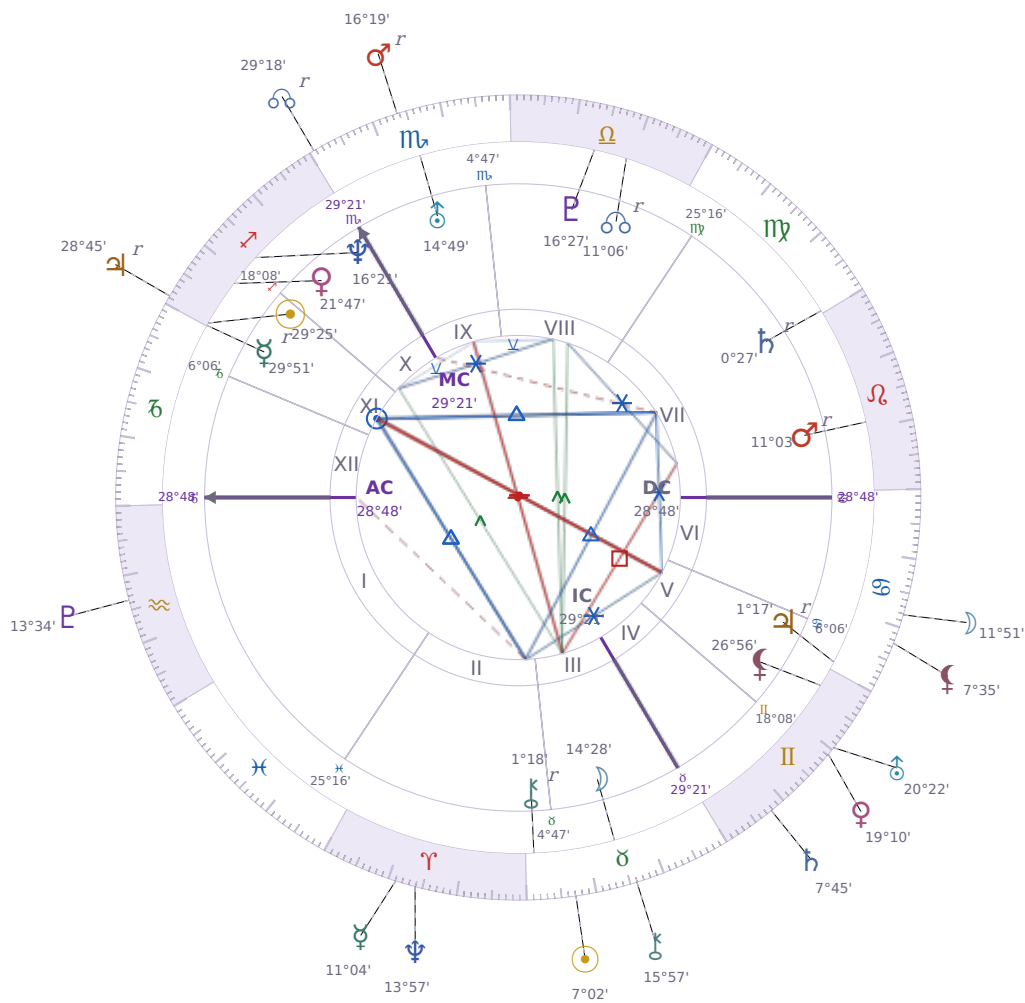

DAILY PERSONAL HOROSCOPE

Emmanuel Macron

President of France since 2017

♊ Sagittarius December 21, 1977 10:40 Amiens

Sunday, 27 April 2031

TRANSITS FOR TODAY

☉ Sun	in ♉ Taurus	7°02'54"
☾ Moon	in ♋ Cancer	11°51'19"
☿ Mercury	in ♈ Aries	11°04'09"
♀ Venus	in ♊ Gemini	19°10'45"
♂ Mars	in ♏ Scorpio Rx	16°19'34"
♃ Jupiter	in ♐ Sagittarius Rx	28°45'36"
♄ Saturn	in ♊ Gemini	7°45'54"

♅ Uranus	in ♊ Gemini	20°22'53"
♆ Neptune	in ♈ Aries	13°57'18"
♇ Pluto	in ♒ Aquarius	13°34'55"
♁ Chiron	in ♉ Taurus	15°57'33"
♏ NNode	in ♏ Scorpio Rx	29°18'38"
♁ Lilith	in ♋ Cancer	7°35'19"

NATAL PLANETS

KEY TRANSIT FACTORS

♇ Pluto * Sextile ♆ natal Neptune *

While this lasts, you find it easier to **see through confusion and spot what's actually real** in situations that usually feel murky to you. Your intuition sharpens without becoming unreliable, so you can trust your gut feelings more than usual. This is a good time to make decisions about things you've been uncertain about, because you're cutting through the fog naturally.