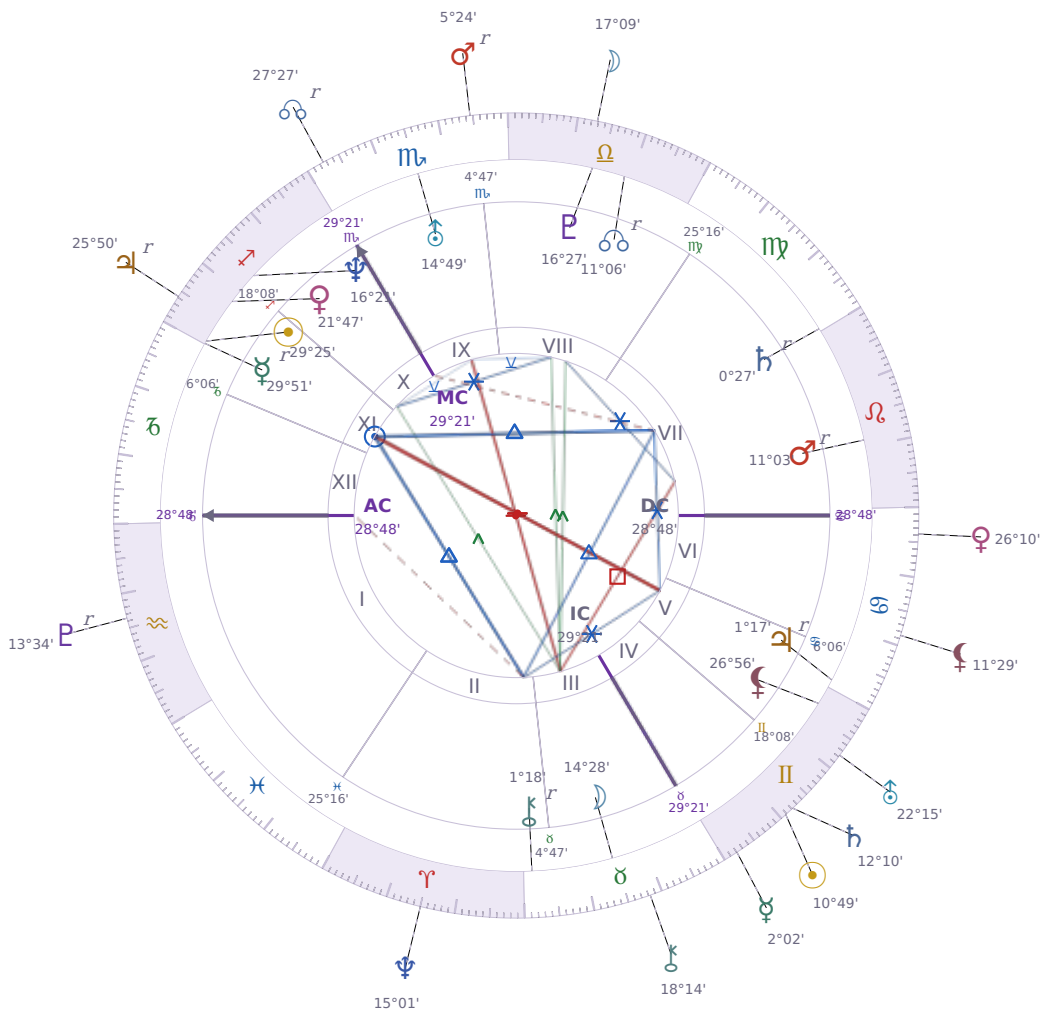

DAILY PERSONAL HOROSCOPE

## Emmanuel Macron

President of France since 2017

♊ Sagittarius December 21, 1977 10:40 Amiens

**Sunday, 1 June 2031**

TRANSITS FOR TODAY

☉ Sun	in ♊ Gemini	10°49'36"
☾ Moon	in ♎ Libra	17°09'05"
☿ Mercury	in ♊ Gemini	2°02'35"
♀ Venus	in ♋ Cancer	26°10'02"
♂ Mars	in ♏ Scorpio Rx	5°24'35"
♃ Jupiter	in ♐ Sagittarius Rx	25°50'34"
♄ Saturn	in ♊ Gemini	12°10'17"